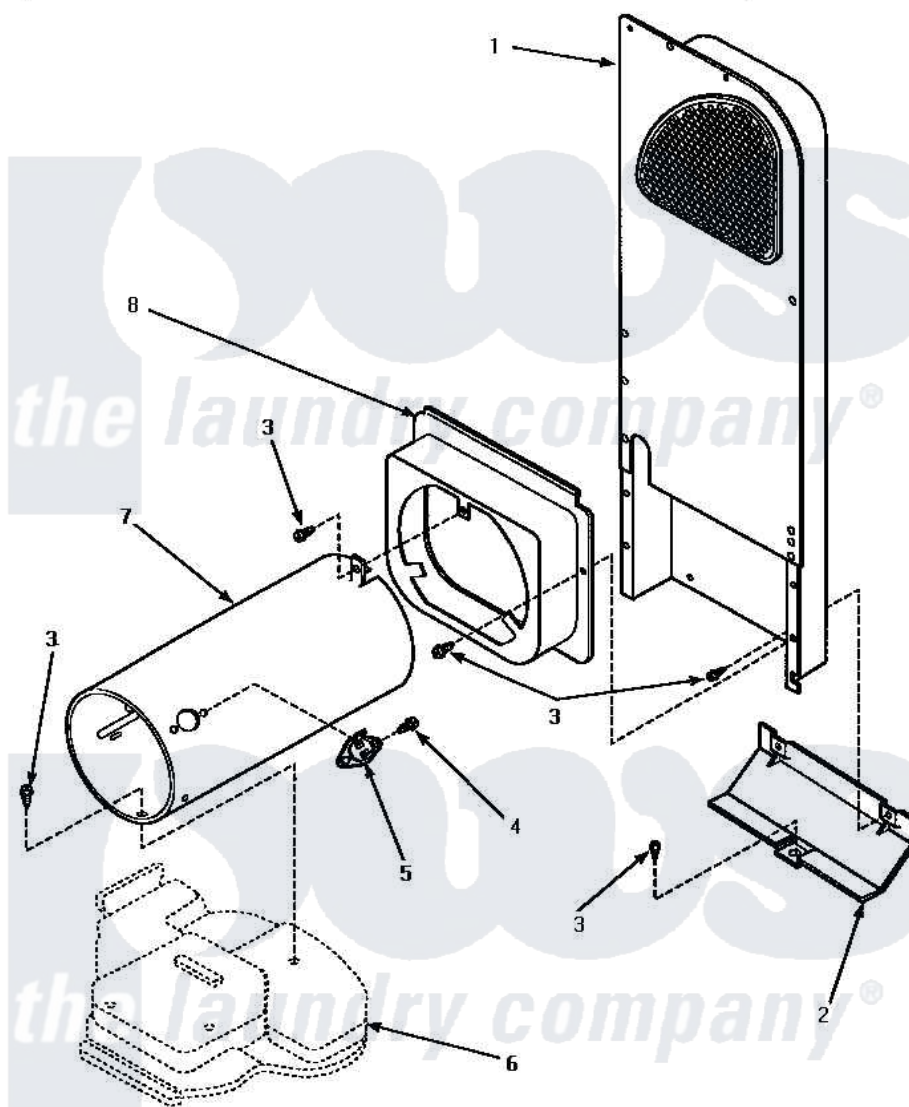

**Amana LGM439W (BOM: P1176603W W) 07 - HEATER BOX ASSY
(ORIGINAL)**

**HEATER BOX ASSEMBLY ORIGINALLY ON DRYER
(Gas Model Dryers)**

Amana [Residential Amana LGM439W \(BOM: P1176603W W\) Dryer Parts](#) Parts Diagram 07 - HEATER BOX ASSY
(ORIGINAL)

[Click on the part number to view part](#)

Item	Original Part Number	Replaced By	Status	Part Description
1	Y00000000		Not Available	SEE NOTE HEATER BOX ASSEMBLY
2	60952		Not Available	SHIELD,HEAT DUCT
3	501668	503688		Screw, 10B-16 X .34 I
4	51782		Not Available	SCREW, 6B-20X5/16
5	Y61886			Thermostat, Limit-Blk
6	Y00000000		Not Available	SEE NOTE BASE
7	61974		Not Available	BURNER HOUSING
8	500122	510101		Shroud Heat Duct