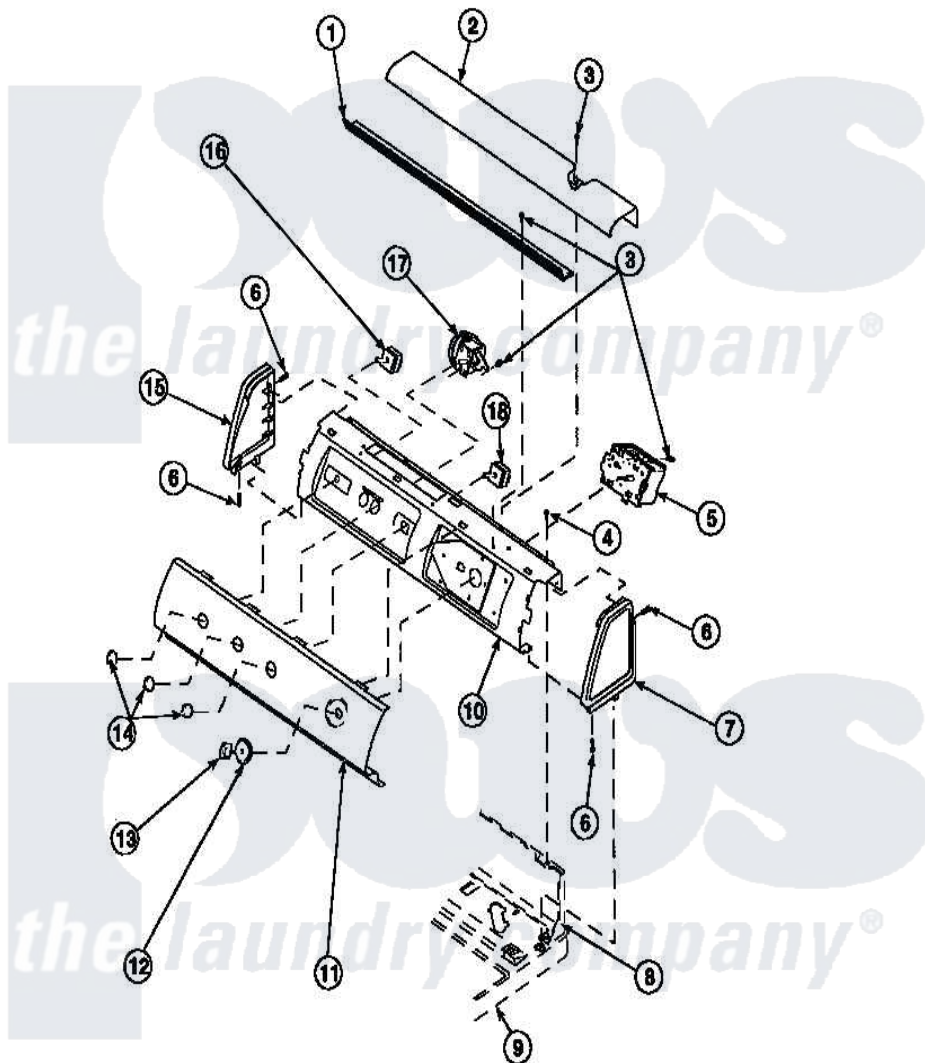

**Amana LW6601W2 (BOM: PLW6601W2 B) 11 - GRAPHIC PANEL, CTRL  
MTG PLATE AND CTRLS**

Amana Residential Amana LW6601W2 (BOM: PLW6601W2 B) Washer Parts Parts Diagram 11 - GRAPHIC PANEL, CTRL MTG PLATE AND CTRLS  
Click on the part number to view part

Item	Original Part Number	Replaced By	Status	Part Description
1	Y34826		Not Available	DIFFUSER,LAMP-CLEAR
2	34824		Not Available	TOP COVER
3	23962	<a href="#">W10116760</a>		Screw
4	34904	<a href="#">489355</a>		Screw, 8 X 1/2
6	501086	<a href="#">90767</a>		Screw, 8A X 3/8 HeX Washer Head Tapping
7	34817		Not Available	END CAP(RIGHT)
8	34903		Not Available	PANEL, BACK HOOD (USE 37782)
9	34902P		Not Available	TOP
10	34821		Not Available	CONTROL MOUNTING PLATE
12	36700		Not Available	TIMER KNOB SKIRT
13	35333		Not Available	TIMER KNOB
14	36701		Not Available	KNOB, TEMP
15	34818		Not Available	END CAP(LEFT)