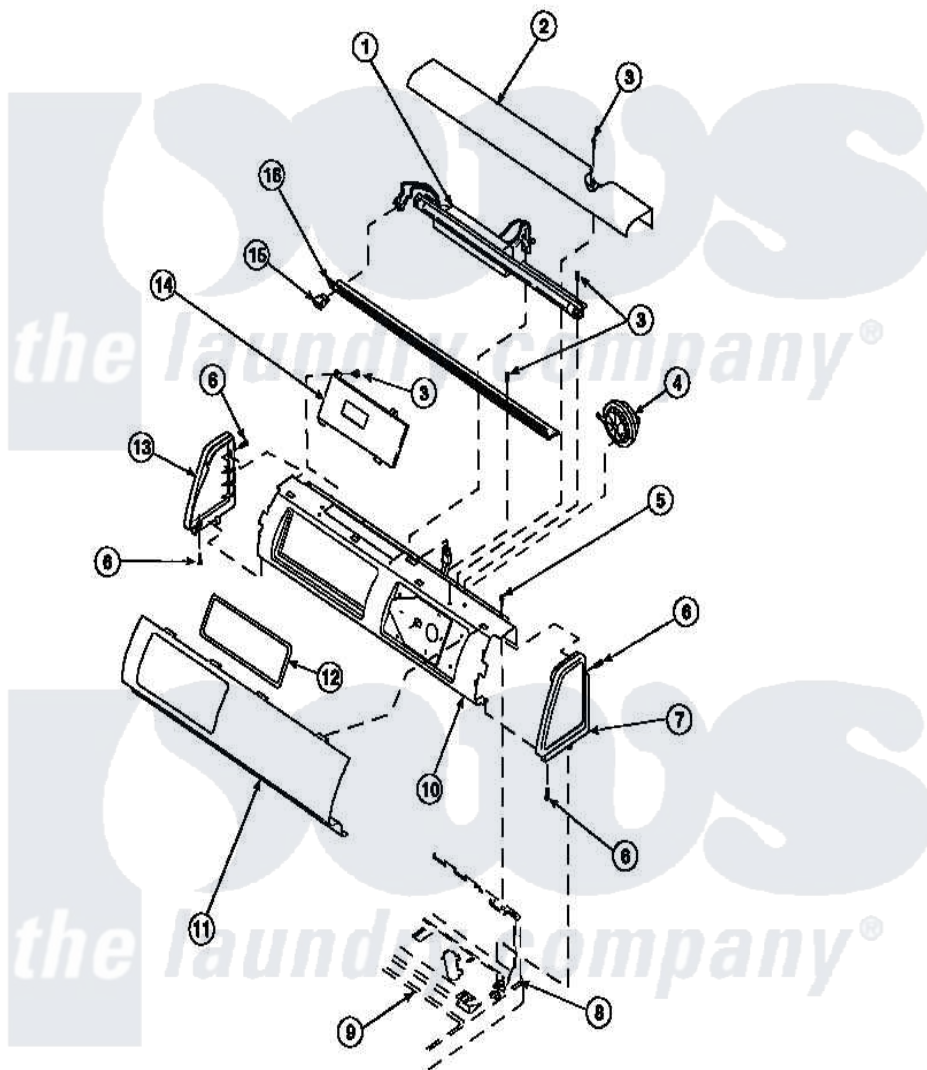

**Amana LW6601W2 (BOM: PLW6601W2 B) 12 - GRAPHIC PANEL, CTRL
MTG PLATE AND CTRLS**

Amana Residential Amana LW6601W2 (BOM: PLW6601W2 B) Washer Parts Parts Diagram 12 - GRAPHIC PANEL, CTRL MTG PLATE AND CTRLS
Click on the part number to view part

Item	Original Part Number	Replaced By	Status	Part Description
2	34824		Not Available	TOP COVER
3	23962	W10116760		Screw
5	34904	489355		Screw, 8 X 1/2
6	501086	90767		Screw, 8A X 3/8 HeX Washer Head Tapping
7	34817		Not Available	END CAP(RIGHT)
8	34903		Not Available	PANEL, BACK HOOD (USE 37782)
9	34902P		Not Available	TOP
13	34818		Not Available	END CAP(LEFT)