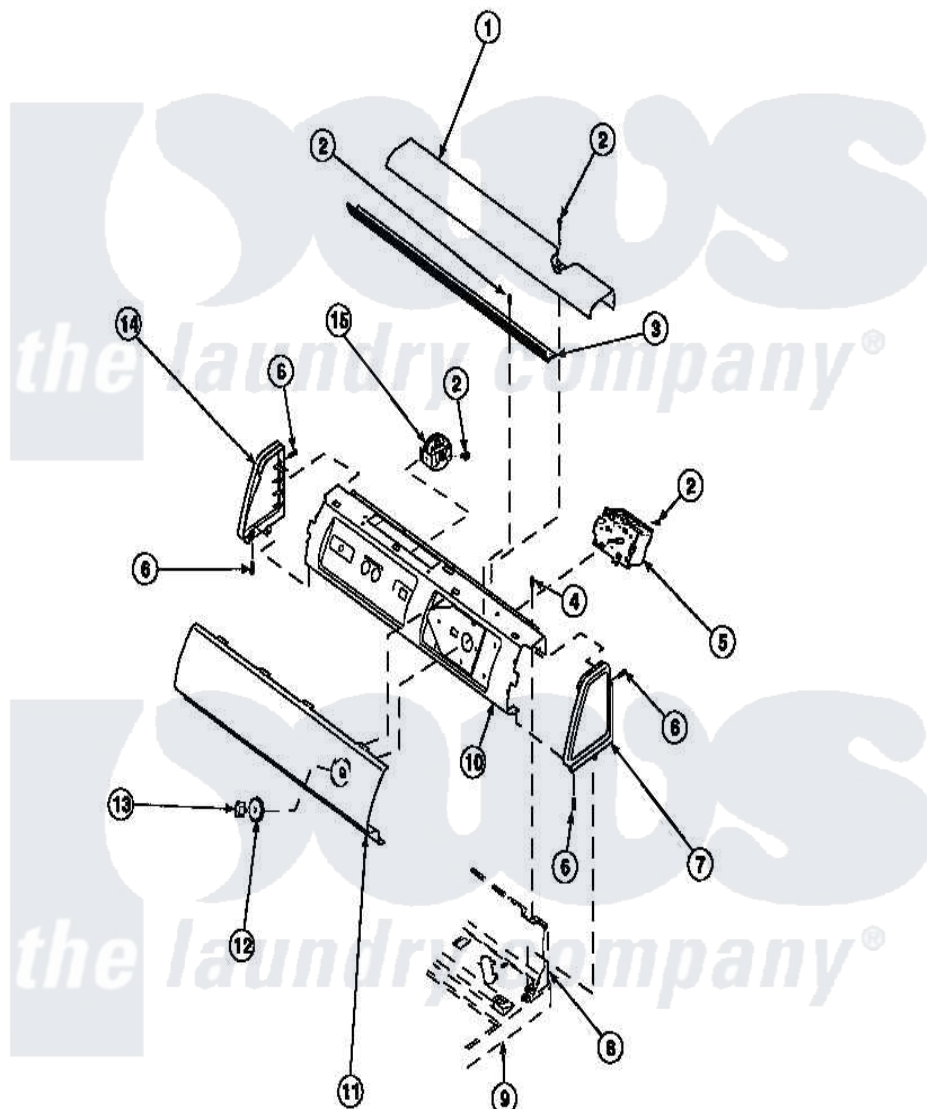

**Amana LW6601W2 (BOM: PLW6601W2 B) 13 - GRAPHIC PANEL, CTRL  
MTG PLATE AND CTRLS**

Amana [Residential Amana LW6601W2 \(BOM: PLW6601W2 B\) Washer Parts](#) Parts Diagram 13 - GRAPHIC PANEL, CTRL MTG PLATE AND CTRLS  
Click on the part number to view part

Item	Original Part Number	Replaced By	Status	Part Description
2	23962	<a href="#">W10116760</a>		Screw
3	Y34826		Not Available	DIFFUSER,LAMP-CLEAR
4	34904	<a href="#">489355</a>		Screw, 8 X 1/2
6	501086	<a href="#">90767</a>		Screw, 8A X 3/8 HeX Washer Head Tapping
7	34817		Not Available	END CAP(RIGHT)
8	34903		Not Available	PANEL, BACK HOOD (USE 37782)
9	34902P		Not Available	TOP
10	34821		Not Available	CONTROL MOUNTING PLATE
12	33817		Not Available	ASSY,TIMER SKIRT-BLACK
13	<a href="#">33897</a>			Knob, Timer-Washer-Blac
14	34818		Not Available	END CAP(LEFT)