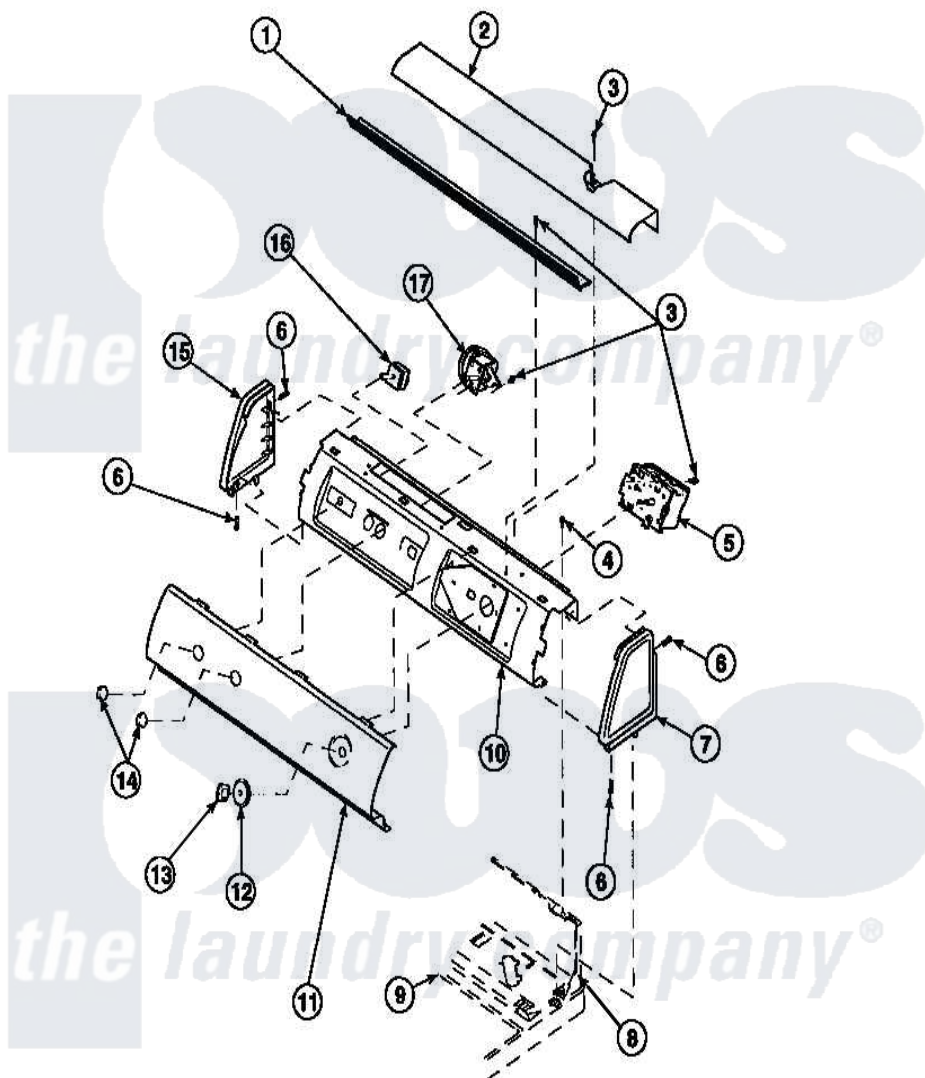

**Amana LW6601W2 (BOM: PLW6601W2 B) 14 - GRAPHIC PANEL, CTRL
MTG PLATE AND CTRLS**

Amana Residential Amana LW6601W2 (BOM: PLW6601W2 B) Washer Parts Parts Diagram 14 - GRAPHIC PANEL, CTRL MTG PLATE AND CTRLS
Click on the part number to view part

Item	Original Part Number	Replaced By	Status	Part Description
1	Y34826		Not Available	DIFFUSER,LAMP-CLEAR
2	34824		Not Available	TOP COVER
3	23962	W10116760		Screw
4	31239	31239P		Timer 3 Cycle Package
5	34904	489355		Screw, 8 X 1/2
6	501086	90767		Screw, 8A X 3/8 HeX Washer Head Tapping
7	34817		Not Available	END CAP(RIGHT)
8	34903		Not Available	PANEL, BACK HOOD (USE 37782)
9	34902P		Not Available	TOP
11	34821		Not Available	CONTROL MOUNTING PLATE
12	36700		Not Available	TIMER KNOB SKIRT
13	35333		Not Available	TIMER KNOB
14	36701		Not Available	KNOB, TEMP