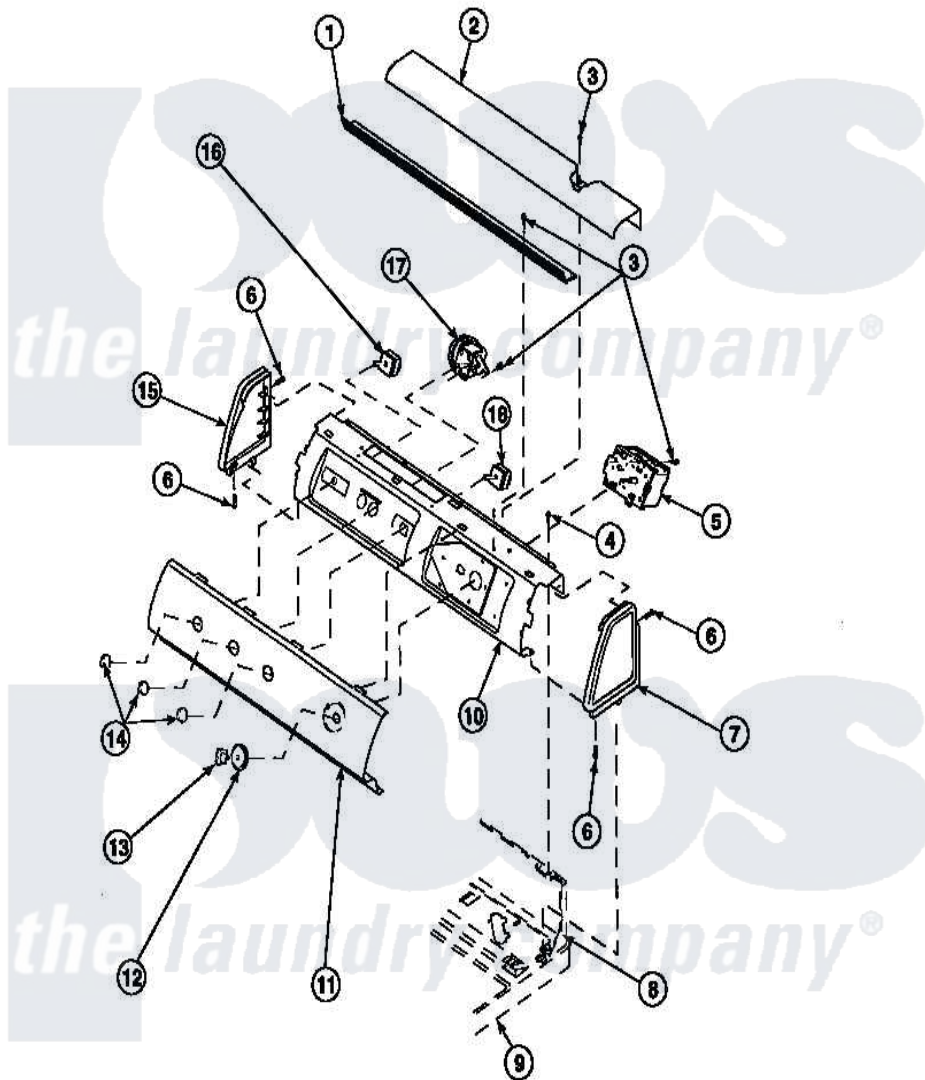

**Amana LW6601W2 (BOM: PLW6601W2 B) 15 - GRAPHIC PANEL, CTRL
MTG PLATE AND CTRLS**

Amana Residential Amana LW6601W2 (BOM: PLW6601W2 B) Washer Parts Parts Diagram 15 - GRAPHIC PANEL, CTRL MTG PLATE AND CTRLS
Click on the part number to view part

Item	Original Part Number	Replaced By	Status	Part Description
1	Y34826		Not Available	DIFFUSER,LAMP-CLEAR
3	23962	W10116760		Screw
4	34904	489355		Screw, 8 X 1/2
6	501086	90767		Screw, 8A X 3/8 HeX Washer Head Tapping
8	34903		Not Available	PANEL, BACK HOOD (USE 37782)
9	34902P		Not Available	TOP
10	34821		Not Available	CONTROL MOUNTING PLATE