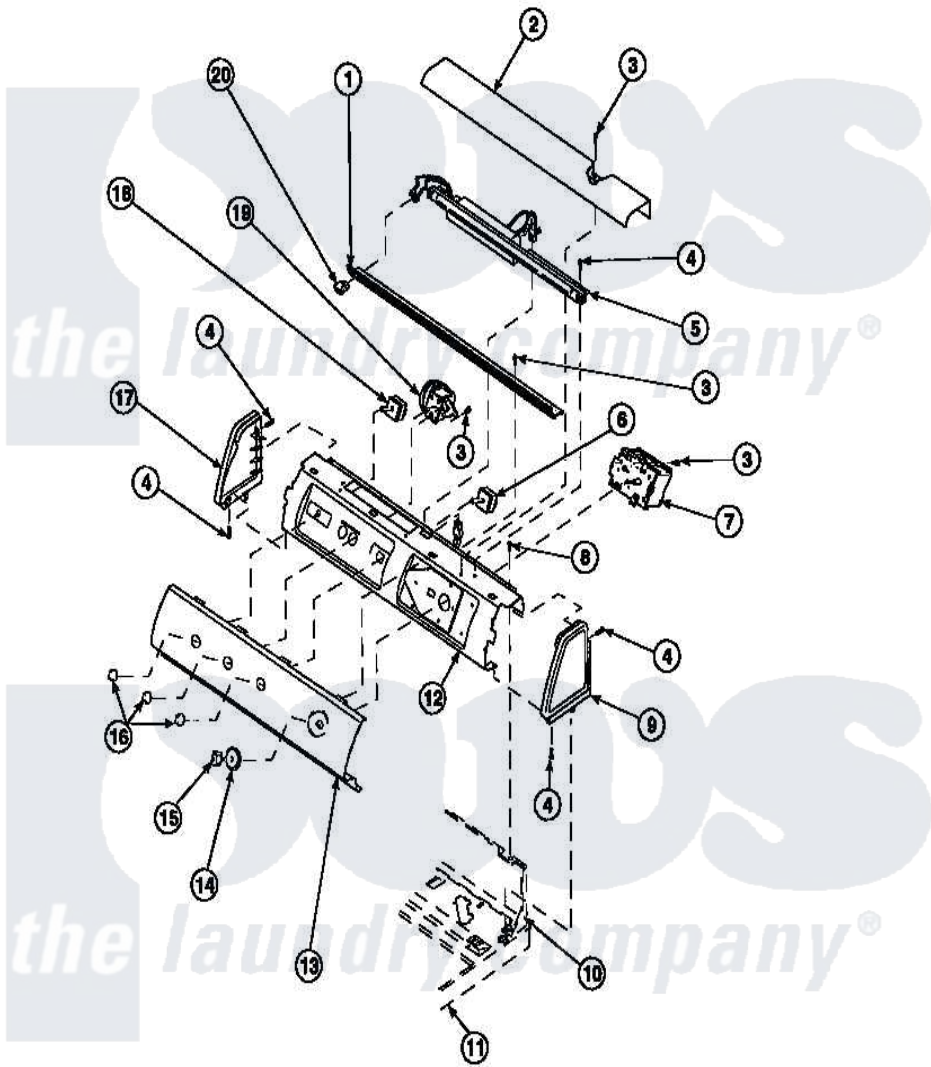

**Amana LW6601W2 (BOM: PLW6601W2 B) 16 - GRAPHIC PANEL, CTRL
MTG PLATE AND CTRLS**

Amana Residential Amana LW6601W2 (BOM: PLW6601W2 B) Washer Parts Parts Diagram 16 - GRAPHIC PANEL, CTRL MTG PLATE AND CTRLS
Click on the part number to view part

Item	Original Part Number	Replaced By	Status	Part Description
2	34824		Not Available	TOP COVER
3	23962	W10116760		Screw
4	501086	90767		Screw, 8A X 3/8 HeX Washer Head Tapping
8	34904	489355		Screw, 8 X 1/2
9	34817		Not Available	END CAP(RIGHT)
10	34903		Not Available	PANEL, BACK HOOD (USE 37782)
11	34902P		Not Available	TOP
12	34821		Not Available	CONTROL MOUNTING PLATE
14	36700		Not Available	TIMER KNOB SKIRT
15	35333		Not Available	TIMER KNOB
16	36701		Not Available	KNOB, TEMP
17	34818		Not Available	END CAP(LEFT)