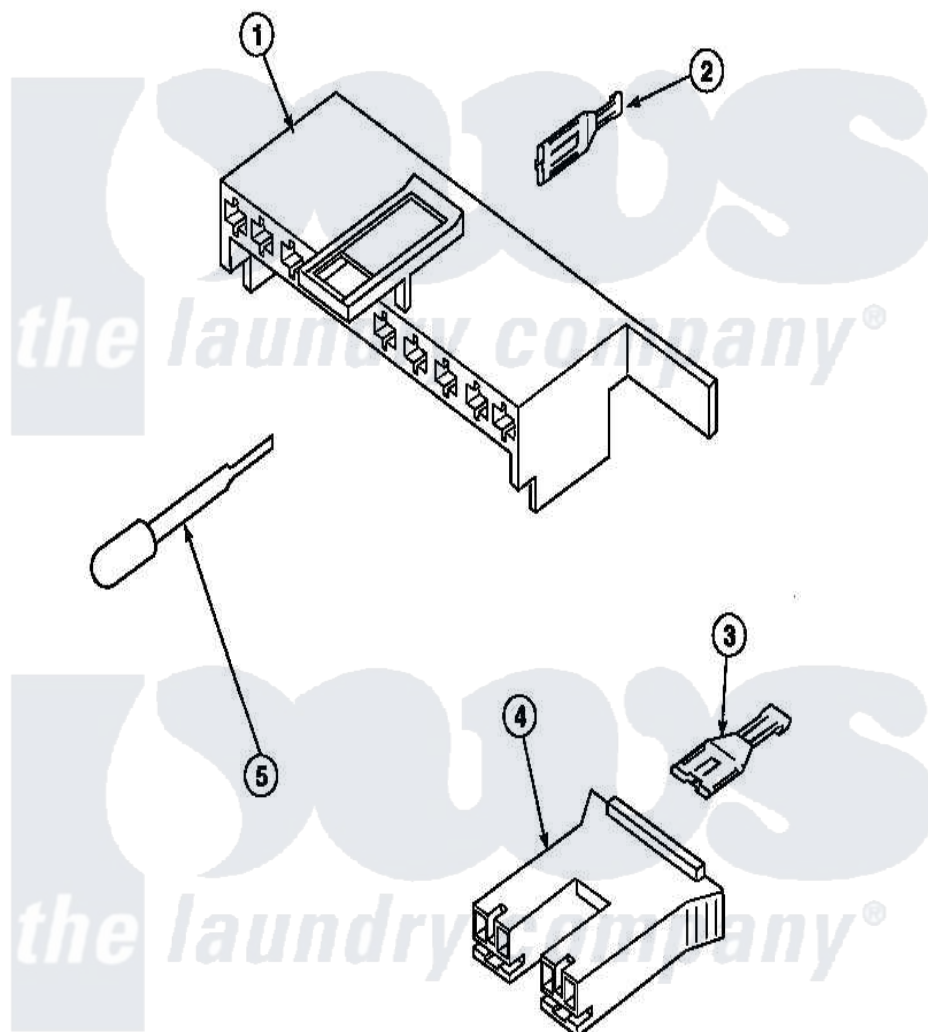

# Amana LW6601W2 (BOM: PLW6601W2 B) 19 - MIXING VALVE & MOTOR CONN BLOCKS, TERM

Amana Residential Amana LW6601W2 (BOM: PLW6601W2 B) Washer Parts Parts Diagram 19 - MIXING VALVE & MOTOR CONN BLOCKS, TERM  
Click on the part number to view part

Item	Original Part Number	Replaced By	Status	Part Description
1	<a href="#">34677</a>			10 Circuit Plug
2	<a href="#">Y00188</a>			Molex Terminal
3	Y00121		Not Available	SPADE TERMINAL(12 GAUGE) (1/4 INCH-(2) 18 GAUGE WIRES O
4	<a href="#">34676</a>			Plug
"	34675		Not Available	PLUG
5	<a href="#">283P4</a>			Terminal Extractor Tool