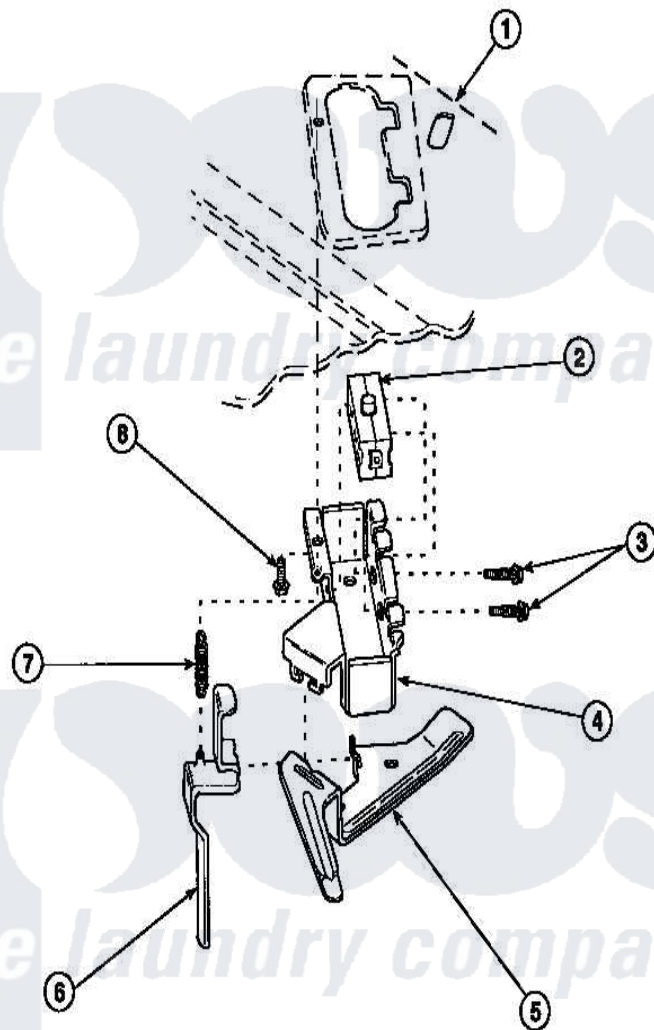

Amana LW6601W2 (BOM: PLW6601W2 B) 22 - OUT-OF-BALANCE SWITCH

Amana Residential Amana LW6601W2 (BOM: PLW6601W2 B) Washer Parts Parts Diagram 22 - OUT-OF-BALANCE SWITCH

[Click on the part number to view part](#)

Item	Original Part Number	Replaced By	Status	Part Description
1	34902P		Not Available	TOP
2	33445	27001095		Switch, Lid
3	36510			Screw
4	36497P			Kit, Switch Holder
5	33441			Arm, Actuator
6	33442			Lever, Unbalanced Load
7	33443			Spring
8	23962	W10116760		Screw