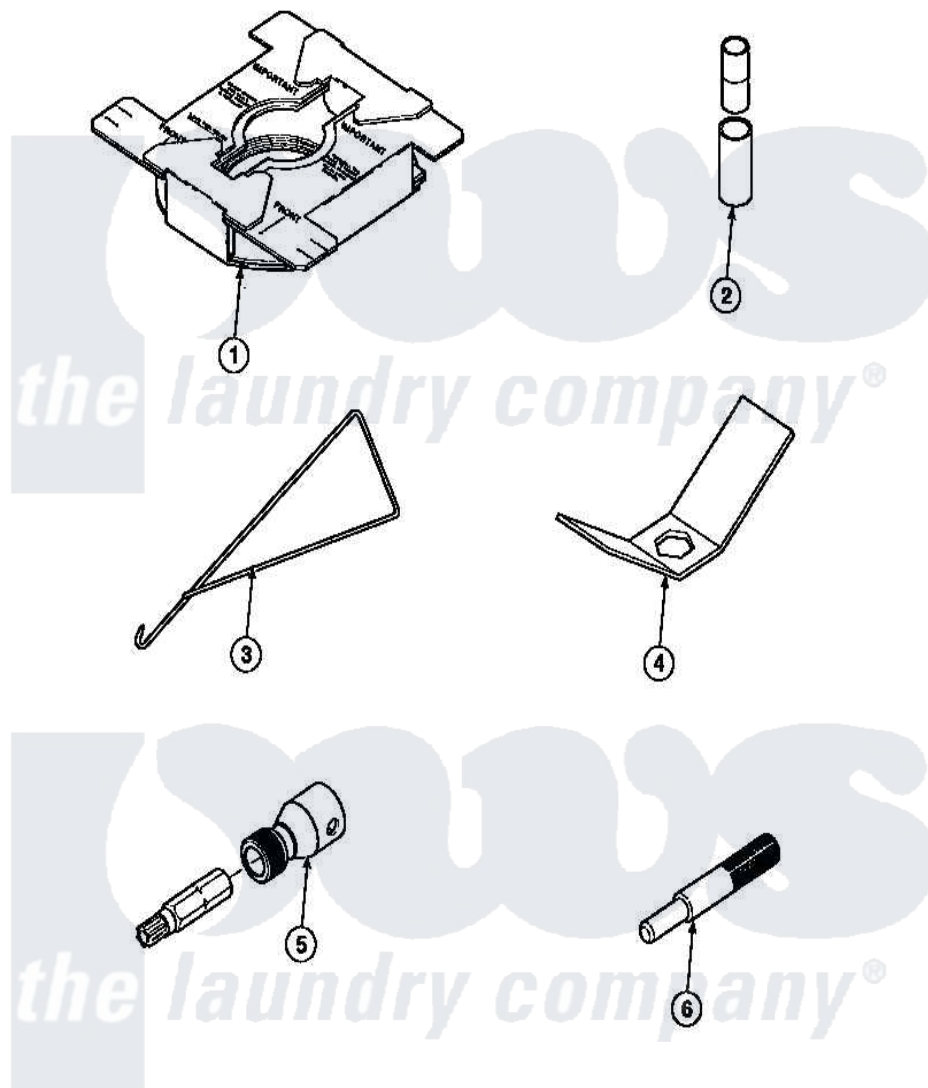

# Amana LW6601W2 (BOM: PLW6601W2 B) 24 - SPECIAL TOOLS

Amana Residential Amana LW6601W2 (BOM: PLW6601W2 B) Washer Parts Parts Diagram 24 - SPECIAL TOOLS  
 Click on the part number to view part

Item	Original Part Number	Replaced By	Status	Part Description
1	36926		Not Available	BRACE, SHIPPING
2	<a href="#">242P4</a>			Installer, Spring
3	289P4	<a href="#">321P4</a>		Hook, Spring
4	237P4	<a href="#">306P4</a>		Hex Wrench
5	<a href="#">282P4</a>			T25 Tamper Resistant Bit
"	<a href="#">24161</a>			Torx Bit Holder
6	305P4		Not Available	TOOL, TRANSMISSION PI
NI	555P3	<a href="#">725P3</a>		Kit