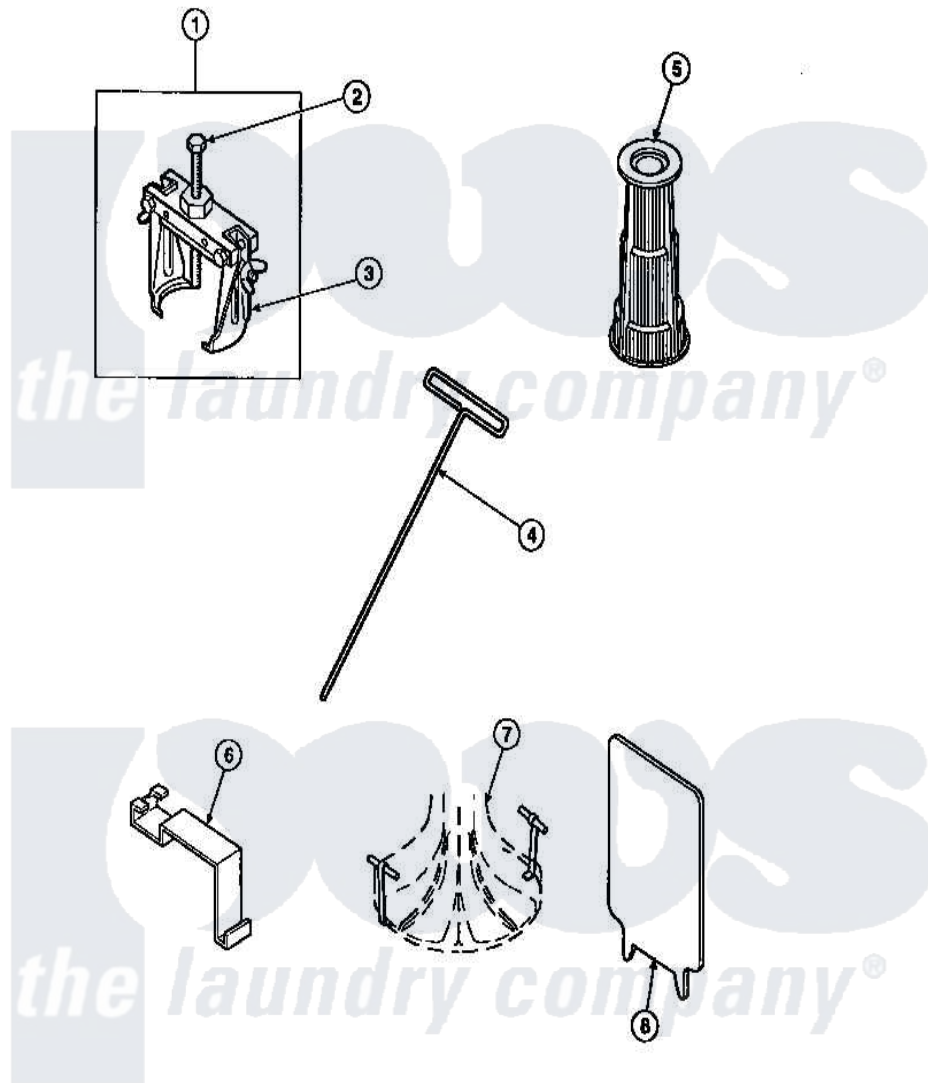

# Amana LW6601W2 (BOM: PLW6601W2 B) 25 - SPECIAL TOOLS

Amana Residential Amana LW6601W2 (BOM: PLW6601W2 B) Washer Parts Parts Diagram 25 - SPECIAL TOOLS

[Click on the part number to view part](#)

Item	Original Part Number	Replaced By	Status	Part Description
1	<a href="#">294P4</a>			Bell Tool
2	<a href="#">294P4B</a>			Drive Bell Bolt
3	<a href="#">294P4A</a>			Jaw, Drive Bell Tool
4	291P4		Not Available	WRENCH, T - ALLEN
5	<a href="#">293P4</a>			Seal Tool
6	<a href="#">273P4</a>			Tub Cover Gasket Tool
7	<a href="#">254P4P</a>			Agitator Hooks
8	<a href="#">272P4</a>			Tool, Lid Switch Instal
NI	555P3	<a href="#">725P3</a>		Kit