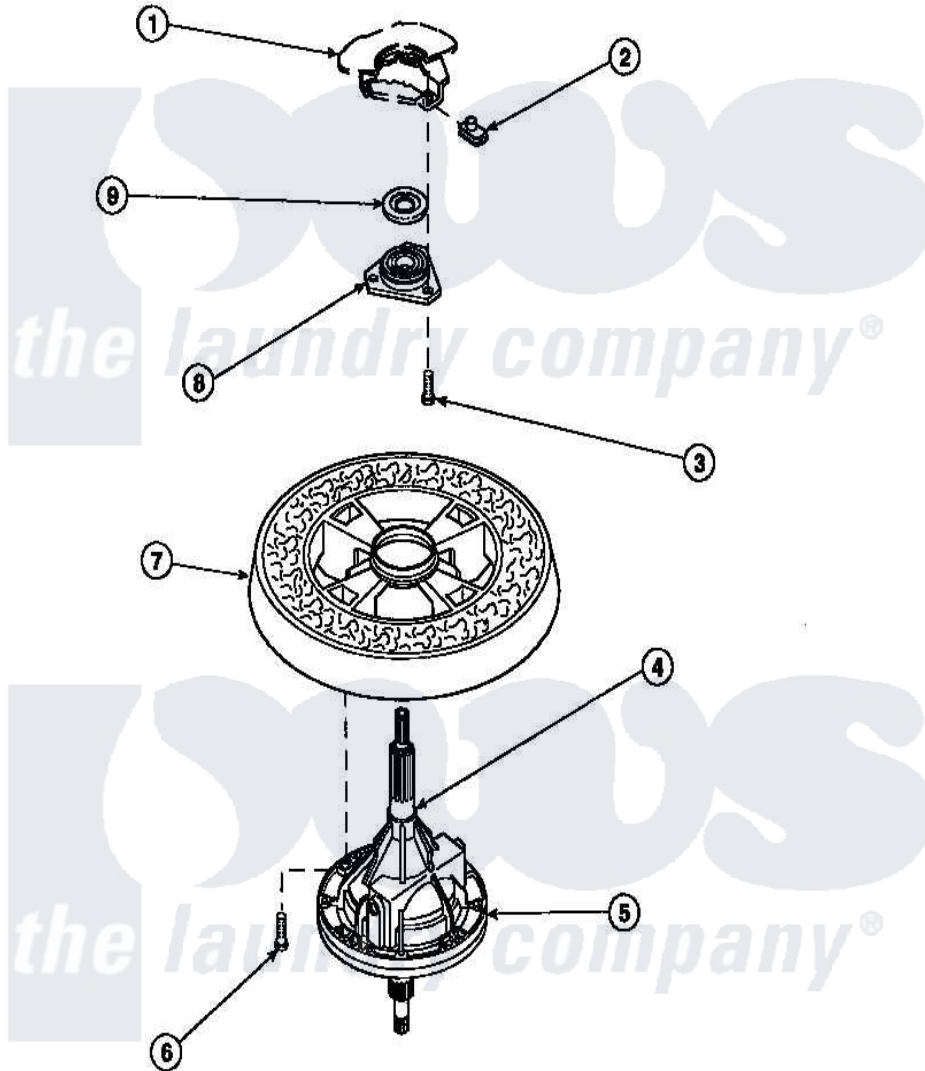

Amana LW6601W2 (BOM: PLW6601W2 B) 27 - TRANSMISSION ASSY AND BALANCE RING

Amana Residential Amana LW6601W2 (BOM: PLW6601W2 B) Washer Parts Parts Diagram 27 - TRANSMISSION ASSY AND BALANCE RING
 Click on the part number to view part

Item	Original Part Number	Replaced By	Status	Part Description
1	34439P			Outer Tub
2	27222			Nut, Retainer 5/16-18
3	36991	3400500		Bolt, 3405245 5/16-18 X 3/4
4	27604P			Never-Seeze 1 Oz Tube
5	34526P			Assembly, Transmission
6	37047		Not Available	SCREW, CAP
7	34731		Not Available	ASSY,BALANCE RING-COMPL
8	27182	40004201P		Main Bearing Assembly
9	27187			Flinger