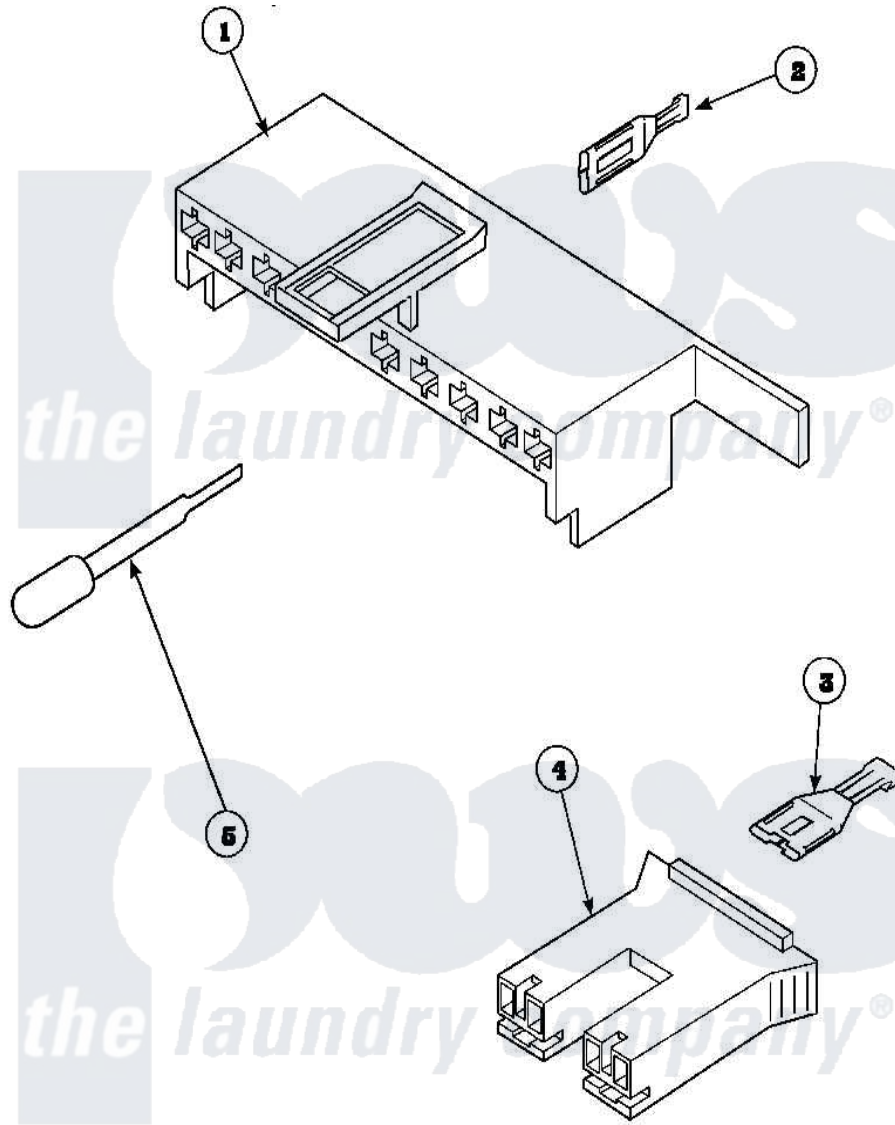

**Amana LW8312L2 (BOM: PLW8312L2A) 11 - MIXING VLV, CONN
BLOCKS, TERM, EXTRACTOR**

W11442824

Amana [Residential Amana LW8312L2 \(BOM: PLW8312L2A\) Washer Parts](#) Parts Diagram 11 - MIXING VLV, CONN
BLOCKS, TERM, EXTRACTOR
[Click on the part number to view part](#)

Item	Original Part Number	Replaced By	Status	Part Description
1	34677			10 Circuit Plug
2	Y00188			Molex Terminal
3	Y00121		Not Available	SPADE TERMINAL(12 GAUGE) (1/4 INCH-(2) 18 GAUGE WIRES O
4	34676			Plug
"	34675		Not Available	PLUG
5	283P4			Terminal Extractor Tool
NI	36755		Not Available	HARNESS, WIRING
"	35349			Assembly, Wiring Harness-Hood
"	36278			Harness, Wire