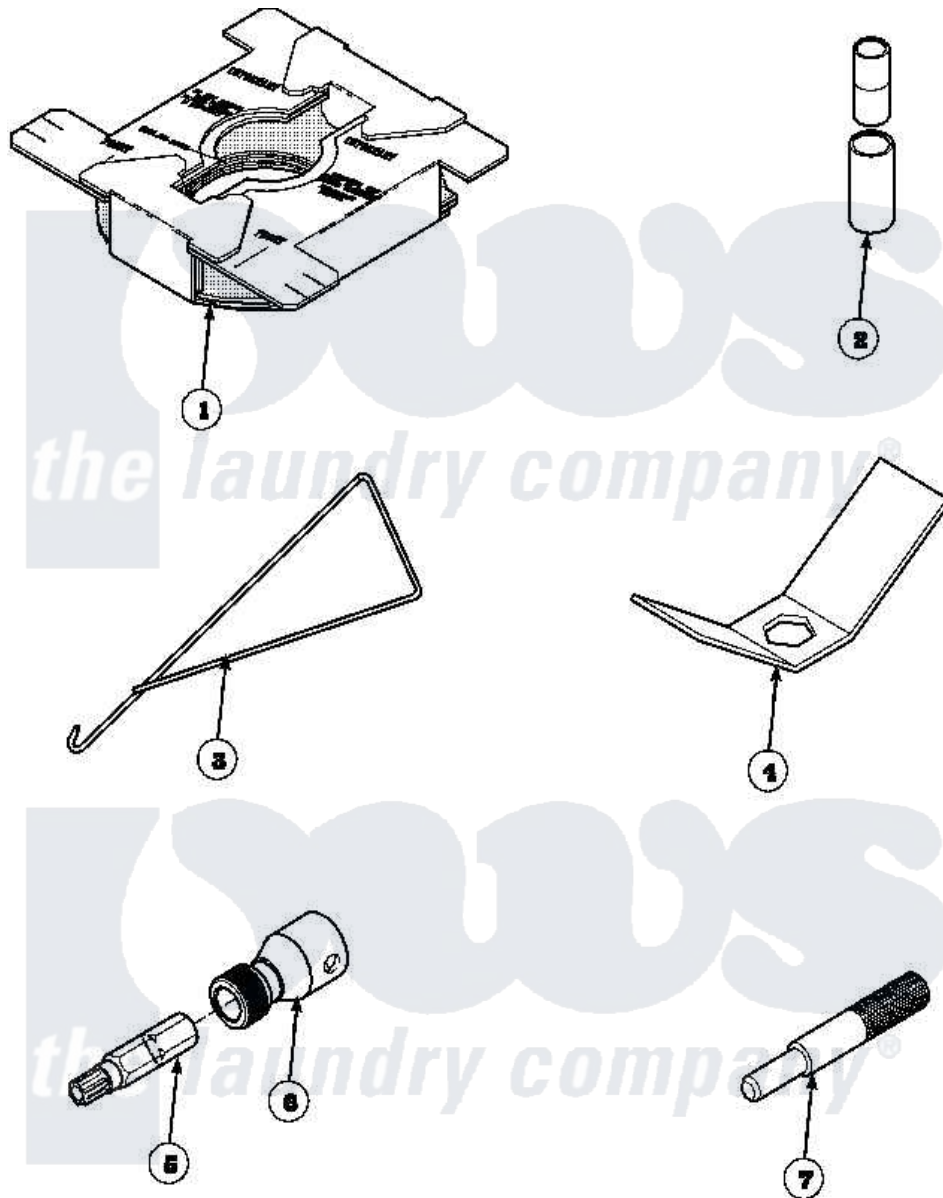

Amana LW8312L2 (BOM: PLW8312L2A) 16 - SPECIAL TOOLS

Amana Residential Amana LW8312L2 (BOM: PLW8312L2A) Washer Parts Parts Diagram 16 - SPECIAL TOOLS
 Click on the part number to view part

W1030588

Item	Original Part Number	Replaced By	Status	Part Description
1	36926		Not Available	BRACE, SHIPPING
2	242P4			Installer, Spring
3	289P4	321P4		Hook, Spring
4	237P4	306P4		Hex Wrench
5	282P4			T25 Tamper Resistant Bit
6	24161			Torx Bit Holder
7	305P4		Not Available	TOOL, TRANSMISSION PI
NI	555P3	725P3		Kit