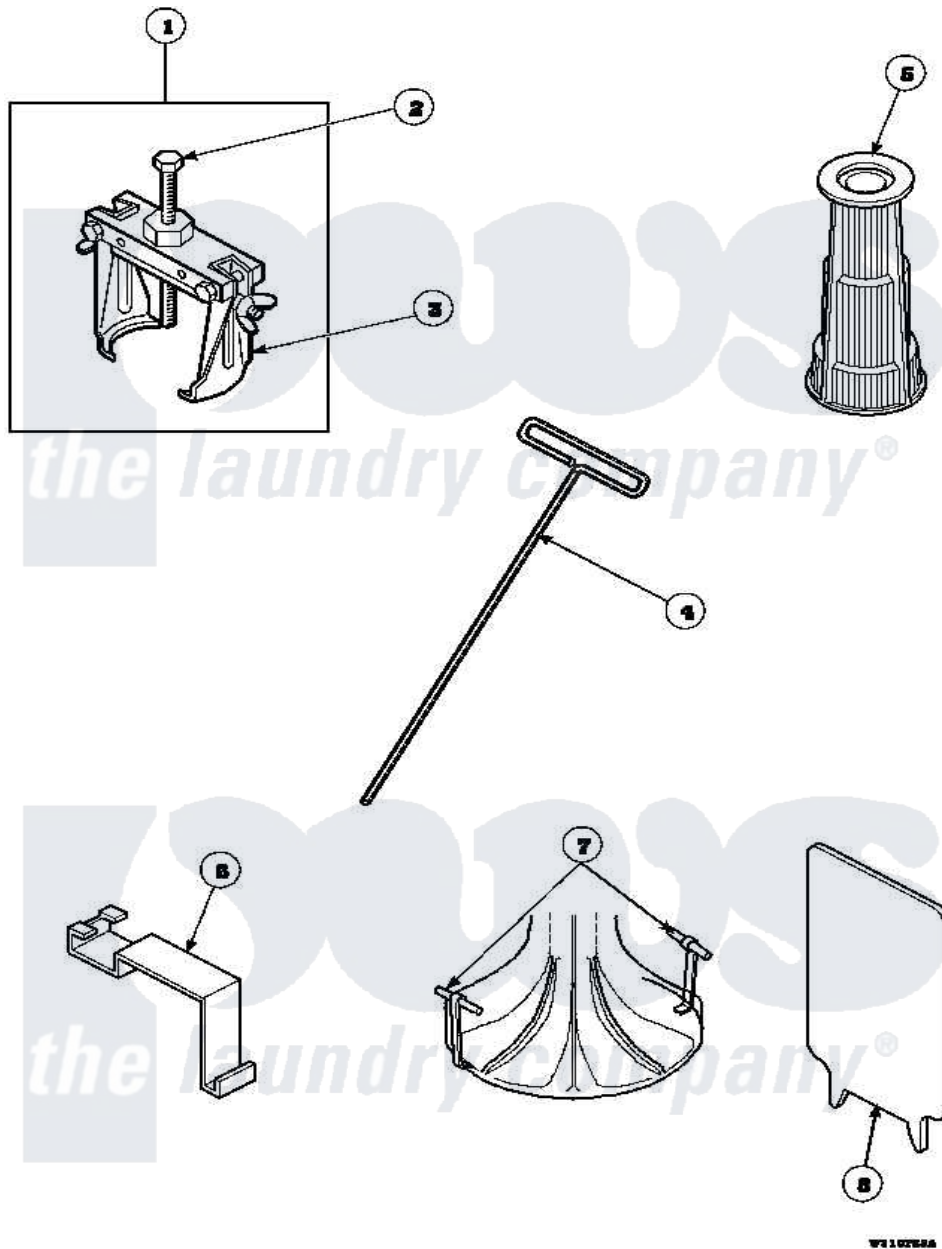

Amana LW8312L2 (BOM: PLW8312L2A) 17 - SPECIAL TOOLS

Amana Residential Amana LW8312L2 (BOM: PLW8312L2A) Washer Parts Parts Diagram 17 - SPECIAL TOOLS
 Click on the part number to view part

Item	Original Part Number	Replaced By	Status	Part Description
1	294P4			Bell Tool
2	294P4B			Drive Bell Bolt
3	294P4A			Jaw, Drive Bell Tool
4	291P4		Not Available	WRENCH, T - ALLEN
5	293P4			Seal Tool
6	273P4			Tub Cover Gasket Tool
7	254P4P			Agitator Hooks
8	272P4			Tool, Lid Switch Instal
NI	555P3	725P3		Kit