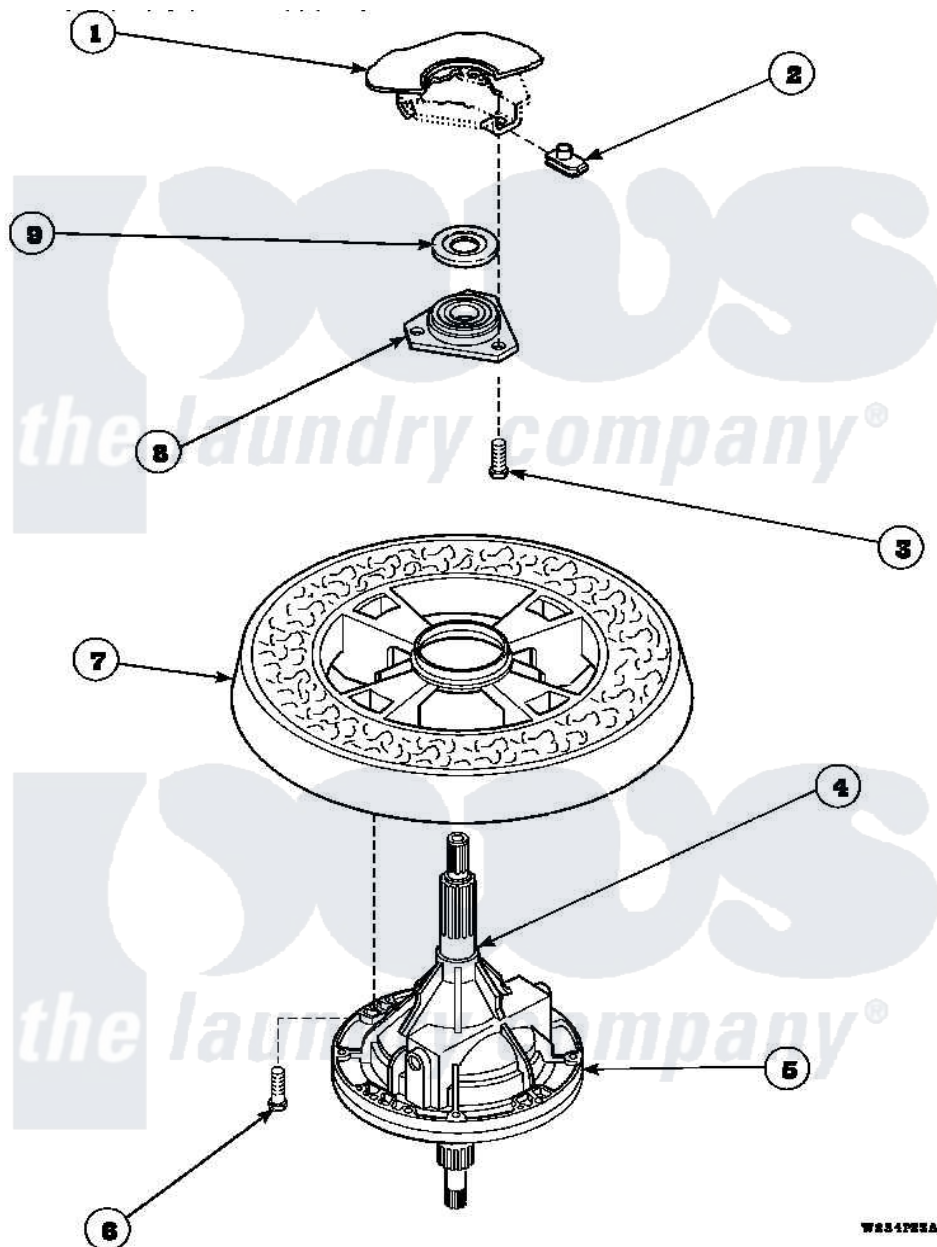

Amana LW8312L2 (BOM: PLW8312L2A) 19 - TRANSMISSION ASSY AND BALANCING RING

Amana Residential Amana LW8312L2 (BOM: PLW8312L2A) Washer Parts Parts Diagram 19 - TRANSMISSION ASSY AND BALANCING RING

Click on the part number to view part

Item	Original Part Number	Replaced By	Status	Part Description
1	34438P			Assembly, Outer Tub
2	27222			Nut, Retainer 5/16-18
3	36991	3400500		Bolt, 3405245 5/16-18 X 3/4
4	27604P			Never-Seeze 1 Oz Tube
5	34526P			Assembly, Transmission
6	37047		Not Available	SCREW, CAP
7	34731		Not Available	ASSY,BALANCE RING-COMPL
8	27182	40004201P		Main Bearing Assembly
9	27187			Flinger