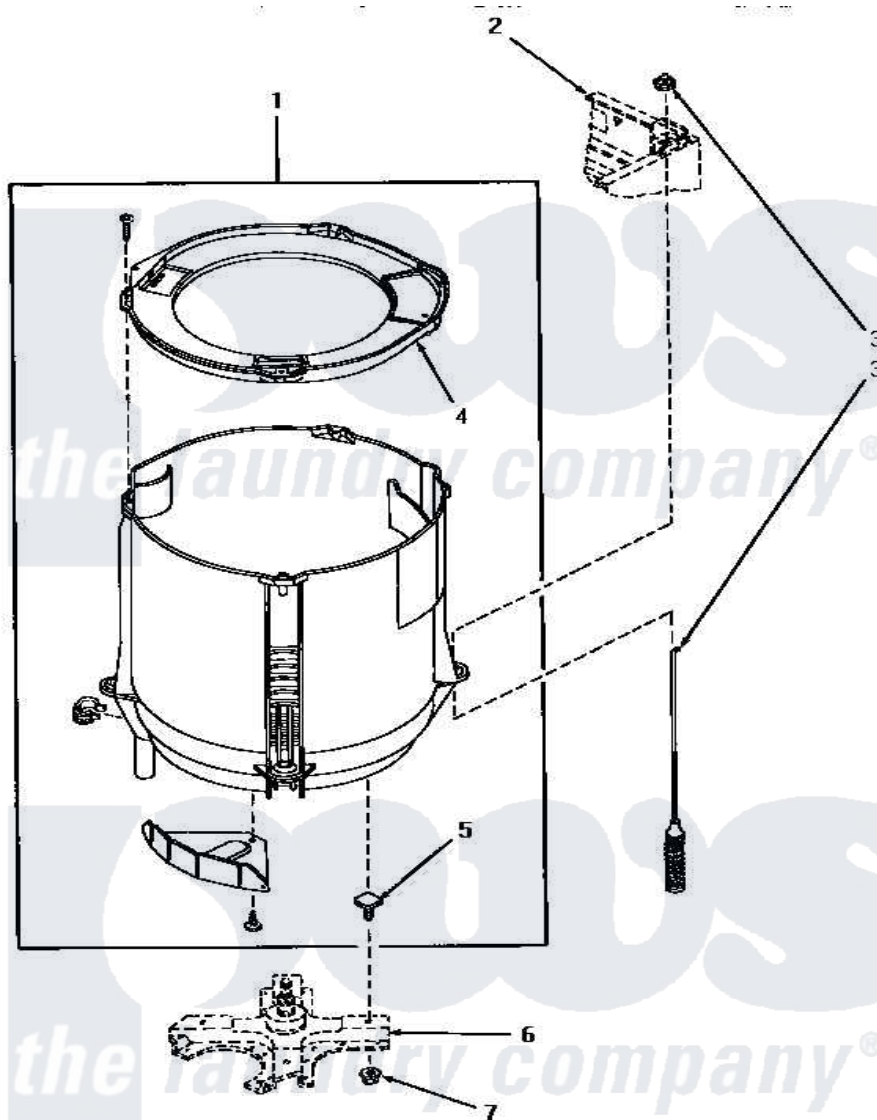

# Amana MA8800 01 - AGITATOR & WASHTUB

## AGITATOR AND WASHTUB

Amana [Residential Amana MA8800 Washer Parts](#) Parts Diagram 01 - AGITATOR & WASHTUB  
 Click on the part number to view part

Item	Original Part Number	Replaced By	Status	Part Description
1	13527		Not Available	ASSY,TUB
2	Y00000000		Not Available	SEE NOTE CABINET ASSEMBLY
3	<a href="#">13505</a>			Assembly, Snubber
4	<a href="#">13543</a>			Cover, Tub
5	13529		Not Available	BOLT
6	Y00000000		Not Available	SEE NOTE CLUTCH ASSEMBLY
7	13530	<a href="#">1065295</a>		Limit 13530