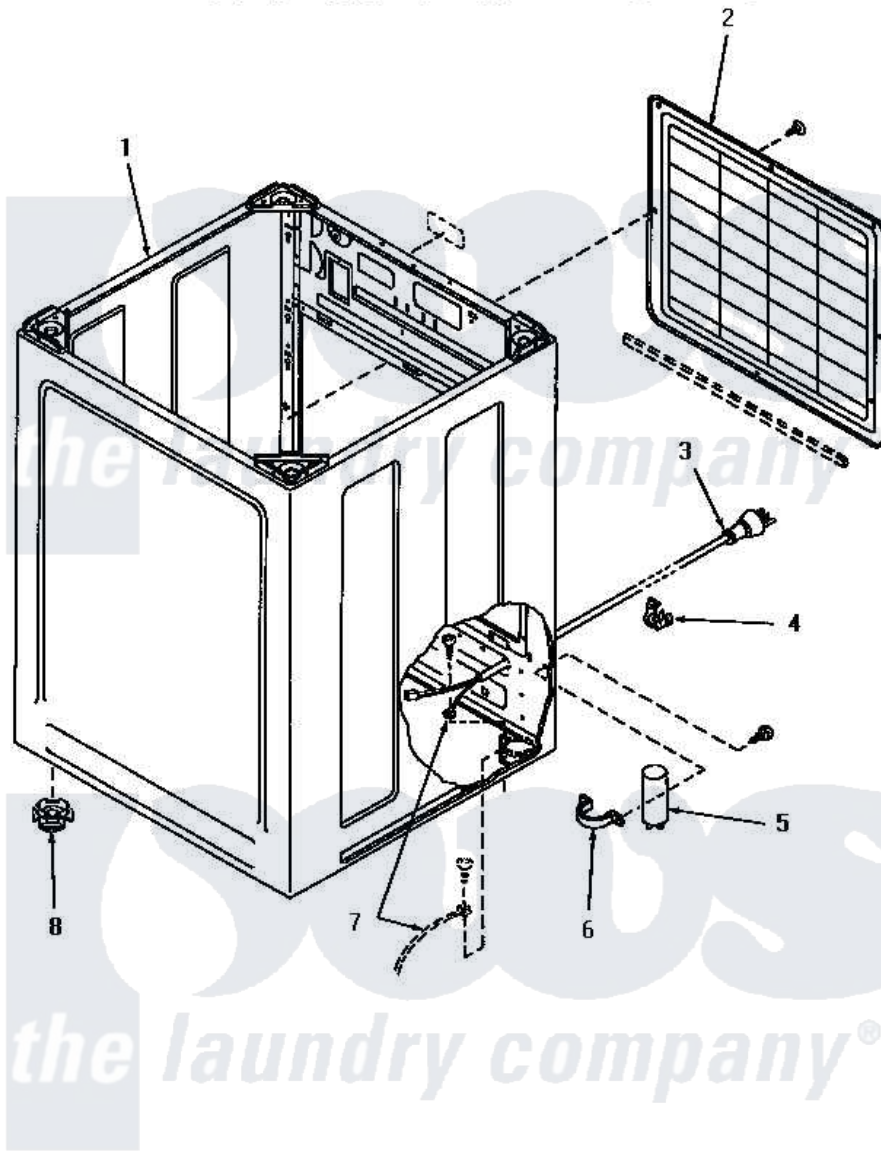

Amana MA8800 02 - CABINET ASSY, REAR PANEL & POWER CORD

CABINET ASSEMBLY, REAR PANEL AND POWER CORD

Amana [Residential Amana MA8800 Washer Parts](#) Parts Diagram 02 - CABINET ASSY, REAR PANEL & POWER CORD

[Click on the part number to view part](#)

Item	Original Part Number	Replaced By	Status	Part Description
1	13503L		Not Available	ASSY,CABINET
2	13552		Not Available	PANEL,REAR
3	13598			Cord, Power
4	13599			Relief, Strain
5	13547		Not Available	CAPACITOR
6	13548			Band, Capacitor
7	Y0000000		Not Available	SEE NOTE GROUND WIRE, GREEN
8	13506			Leg