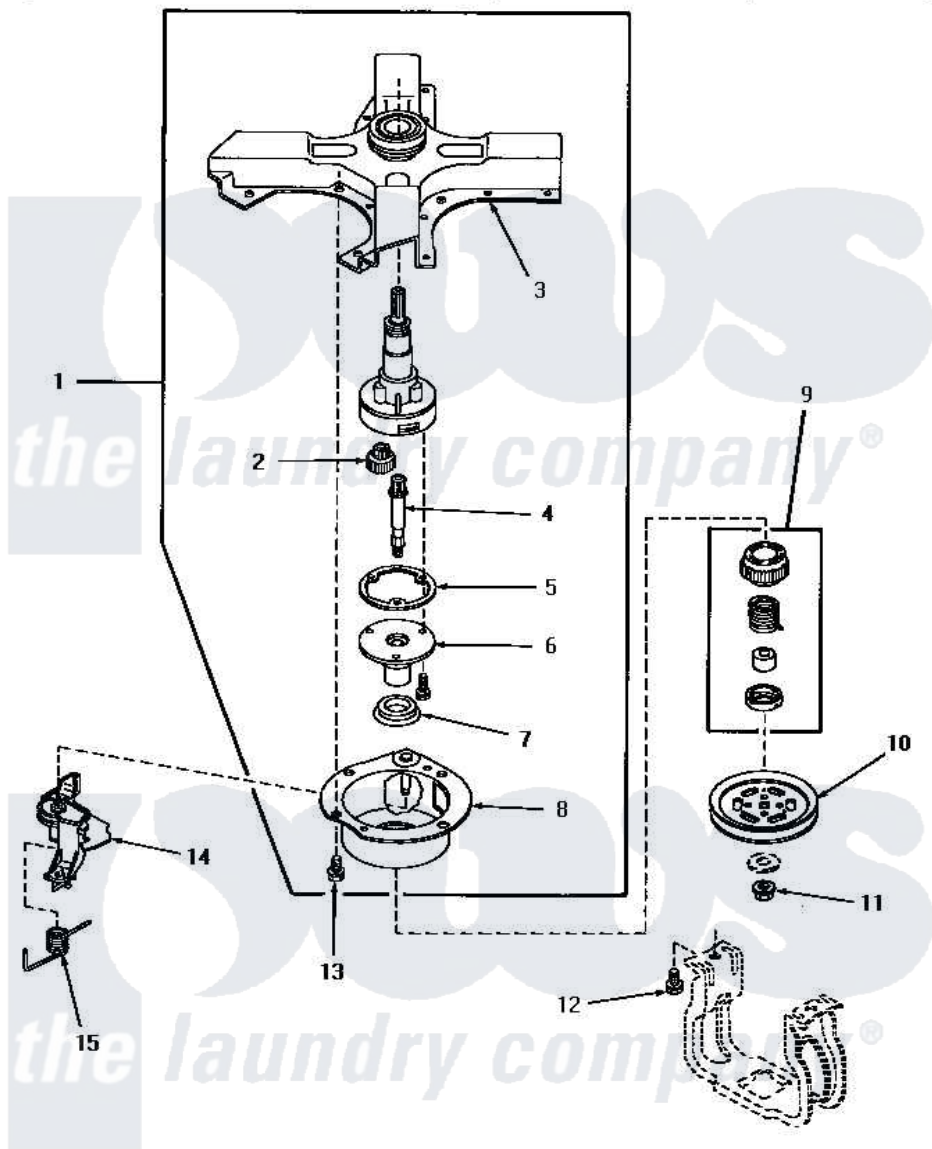

Amana MA8800 04 - CLUTCH BASE AND CLUTCH ASSY

CLUTCH BASE AND CLUTCH ASSEMBLY

Amana [Residential Amana MA8800 Washer Parts](#) Parts Diagram 04 - CLUTCH BASE AND CLUTCH ASSY

[Click on the part number to view part](#)

Item	Original Part Number	Replaced By	Status	Part Description
1	13528			Assembly, Clutch
2	13512		Not Available	ASSY,GEAR
3	13507	15163LAL		Alum Towel Bar
4	13515		Not Available	SHAFT
5	13514			Packing
6	13513			Assembly, Gear Box
7	13522		Not Available	PULLEY,BOSS
8	13508		Not Available	COVER,CLUTCH
9	13517			Gear, Ratchet
10	13518			Pulley
11	13519		Not Available	NUT
12	13546		Not Available	NO LONGER AVAILABLE
13	13509			Screw
14	13511		Not Available	LEVER,CLUTCH
15	13510		Not Available	SPRING,BRAKE LEVER
NI	13516		Not Available	OIL,CLUTCH