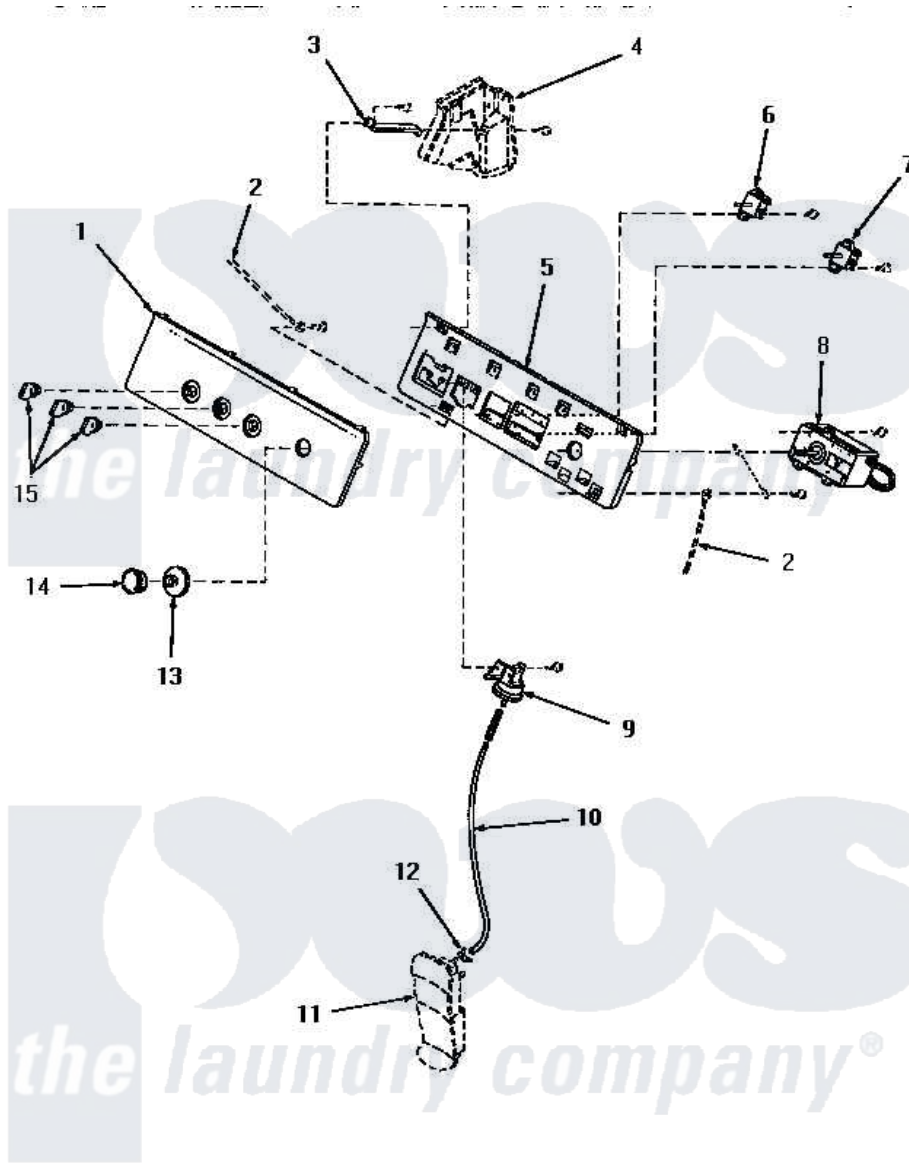

Amana MA8800 05 - CONTROL PANEL & CONTROLS

CONTROL PANEL AND CONTROLS

Amana [Residential Amana MA8800 Washer Parts](#) Parts Diagram 05 - CONTROL PANEL & CONTROLS

[Click on the part number to view part](#)

Item	Original Part Number	Replaced By	Status	Part Description
1	13571		Not Available	PANEL,CONTROL
2	Y00000000		Not Available	SEE NOTE GROUND WIRE, GREEN
3	13572		Not Available	SUPPORT,BASE-PANEL
4	Y00000000		Not Available	SEE NOTE CABINET TOP
5	13570		Not Available	BASE,PANEL
6	13579			Switch, Temperature
7	13578		Not Available	SWITCH,ACTION
8	13573		Not Available	TIMER
9	13576	13576P		Switch- Pr
10	13544		Not Available	NO LONGER AVAILABLE
11	Y00000000		Not Available	SEE NOTE OUTER TUB
12	13545		Not Available	NO LONGER AVAILABLE
13	13574		Not Available	INDICATOR,DIAL
14	13575			Knob
15	13577			Knob, Switch