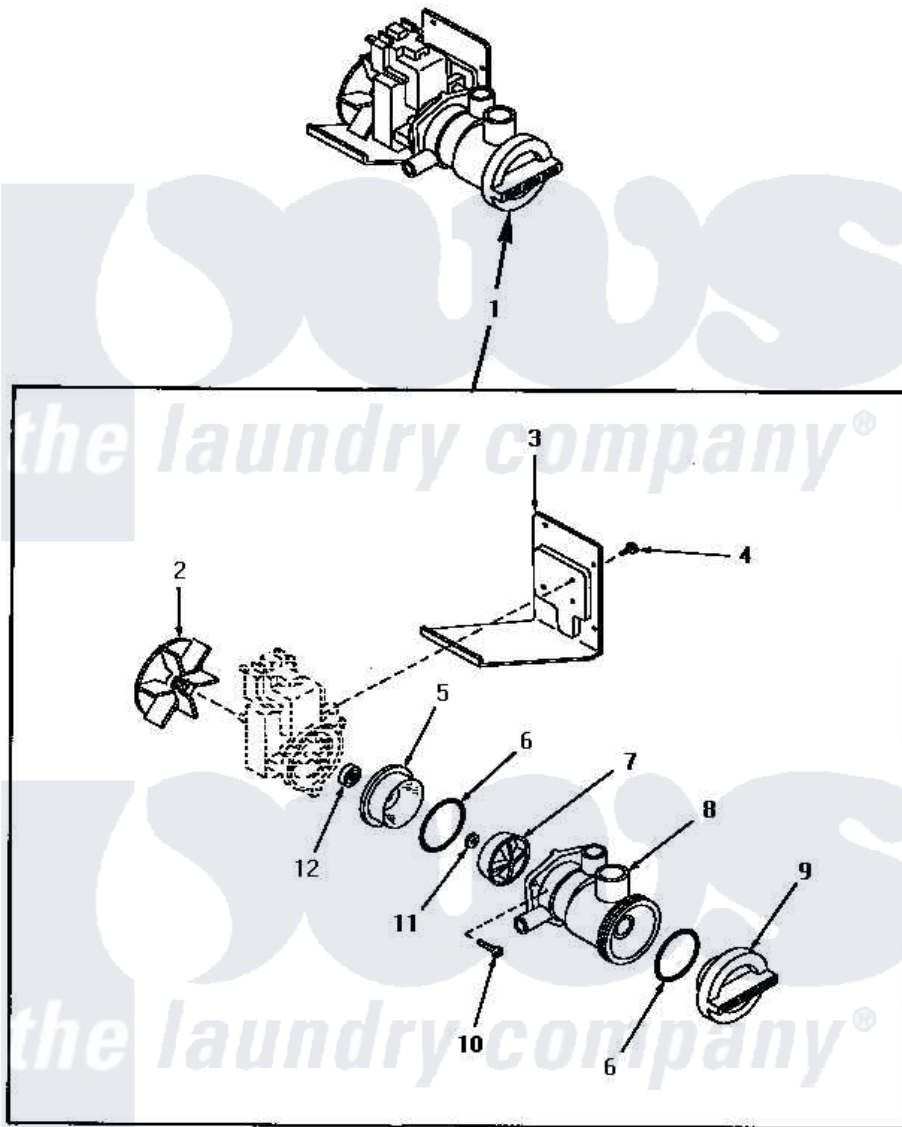

Amana MA8800 06 - DRAIN PUMP

DRAIN PUMP

Amana [Residential Amana MA8800 Washer Parts](#) Parts Diagram 06 - DRAIN PUMP

[Click on the part number to view part](#)

Item	Original Part Number	Replaced By	Status	Part Description
1	13583		Not Available	PUMP,DRAIN
2	13584		Not Available	FAN
3	13591		Not Available	BASE,PUMP
4	13592		Not Available	SCREW
5	Y00000000		Not Available	SEE NOTE SEAL SUPPORT
6	13587			Seal, Ring
7	Y00000000		Not Available	SEE NOTE IMPELLER
8	Y00000000		Not Available	SEE NOTE PUMP CASING
9	13589		Not Available	COVER,TRAP
10	13590			Screw
11	13593		Not Available	WASHER
12	13586	350930		Paint, Pressurized Spray B
NI	13585		Not Available	TRAP,BUTTON
"	13608			Assembly, Wiring Harness-Pump