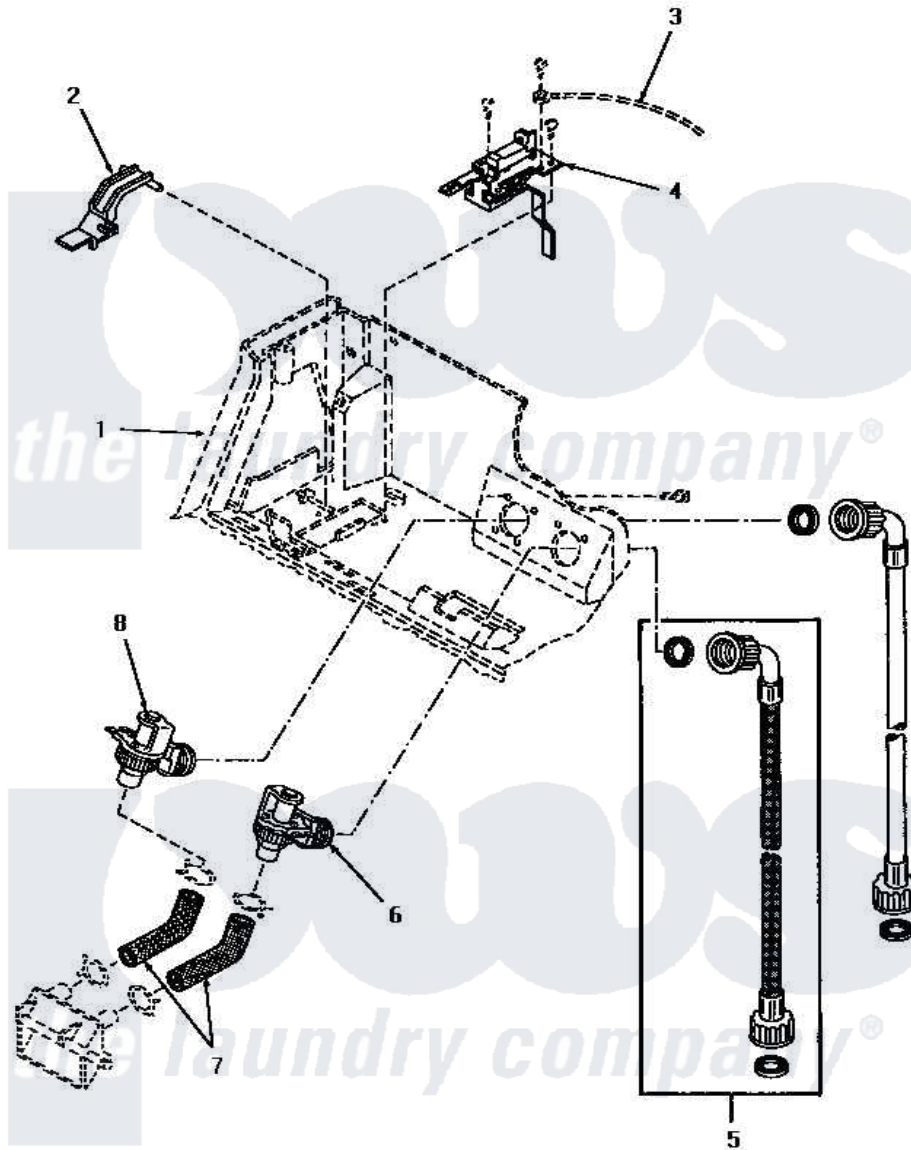

Amana MA8800 08 - LID SWITCH, INLET VALVES & HOSES

LID SWITCH, INLET VALVES AND HOSES

Amana [Residential Amana MA8800 Washer Parts](#) Parts Diagram 08 - LID SWITCH, INLET VALVES & HOSES
 Click on the part number to view part

Item	Original Part Number	Replaced By	Status	Part Description
1	Y00000000		Not Available	SEE NOTE CABINET TOP
2	13567		Not Available	LEVER,LID SWITCH
3	Y00000000		Not Available	SEE NOTE GROUND WIRE, GREEN
4	13566		Not Available	SWITCH,LID
5	Y13549	76314		Hose, Inlet 6 Ft. Hose With Elbow
6	13561		Not Available	NO LONGER AVAILABLE
7	13562		Not Available	HOSE,WATER INLET
8	13560		Not Available	INLET VALVE, COLD