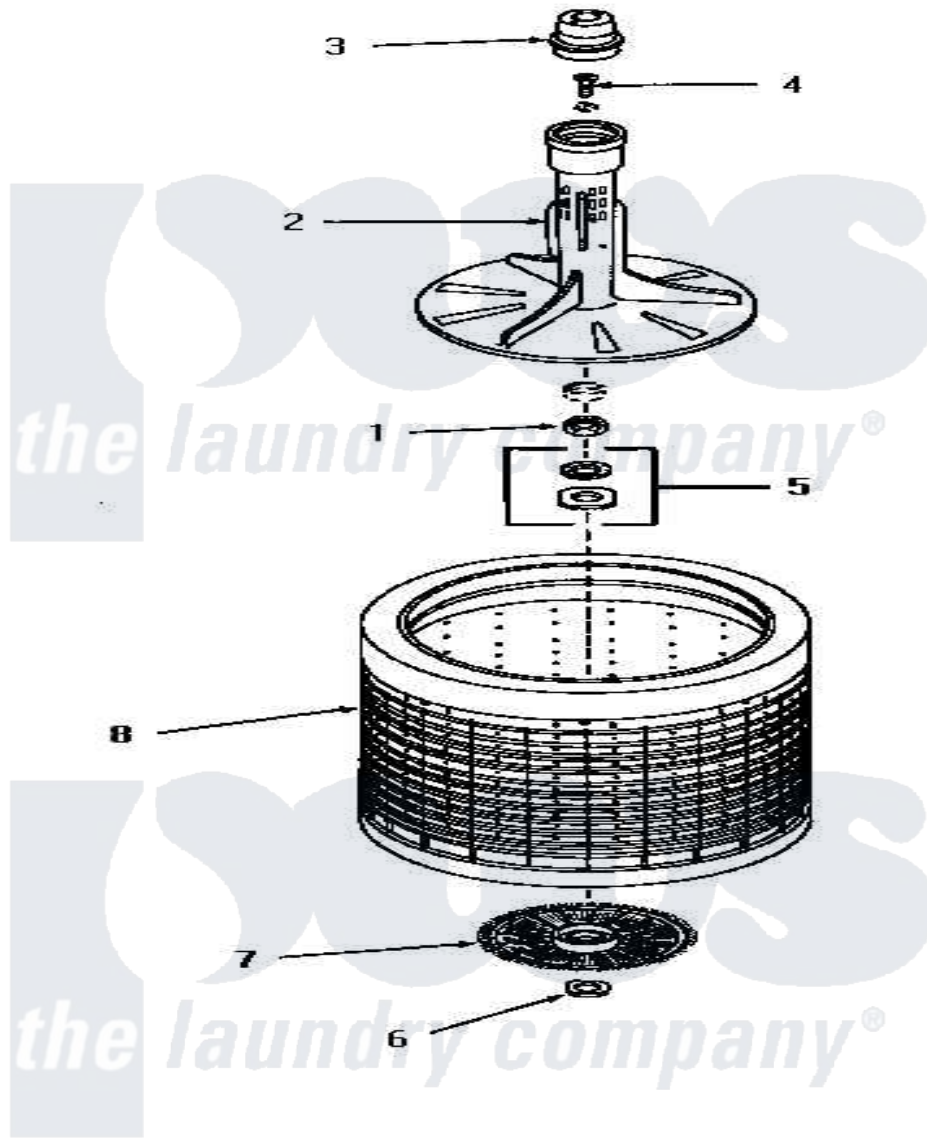

Amana MA8800 10 - OUTER TUB

OUTER TUB

Amana [Residential Amana MA8800 Washer Parts](#) Parts Diagram 10 - OUTER TUB
 Click on the part number to view part

Item	Original Part Number	Replaced By	Status	Part Description
1	13537			Nut
2	13539			Agitator
3	13541		Not Available	No Longer Available
4	13540			Screw Agitator
5	13538		Not Available	WASHER
6	13535		Not Available	WASHER,FLANGED
7	13542			Filter, Lint
8	13536		Not Available	NO LONGER AVAILABLE
NI	13526	27615P		Sealant