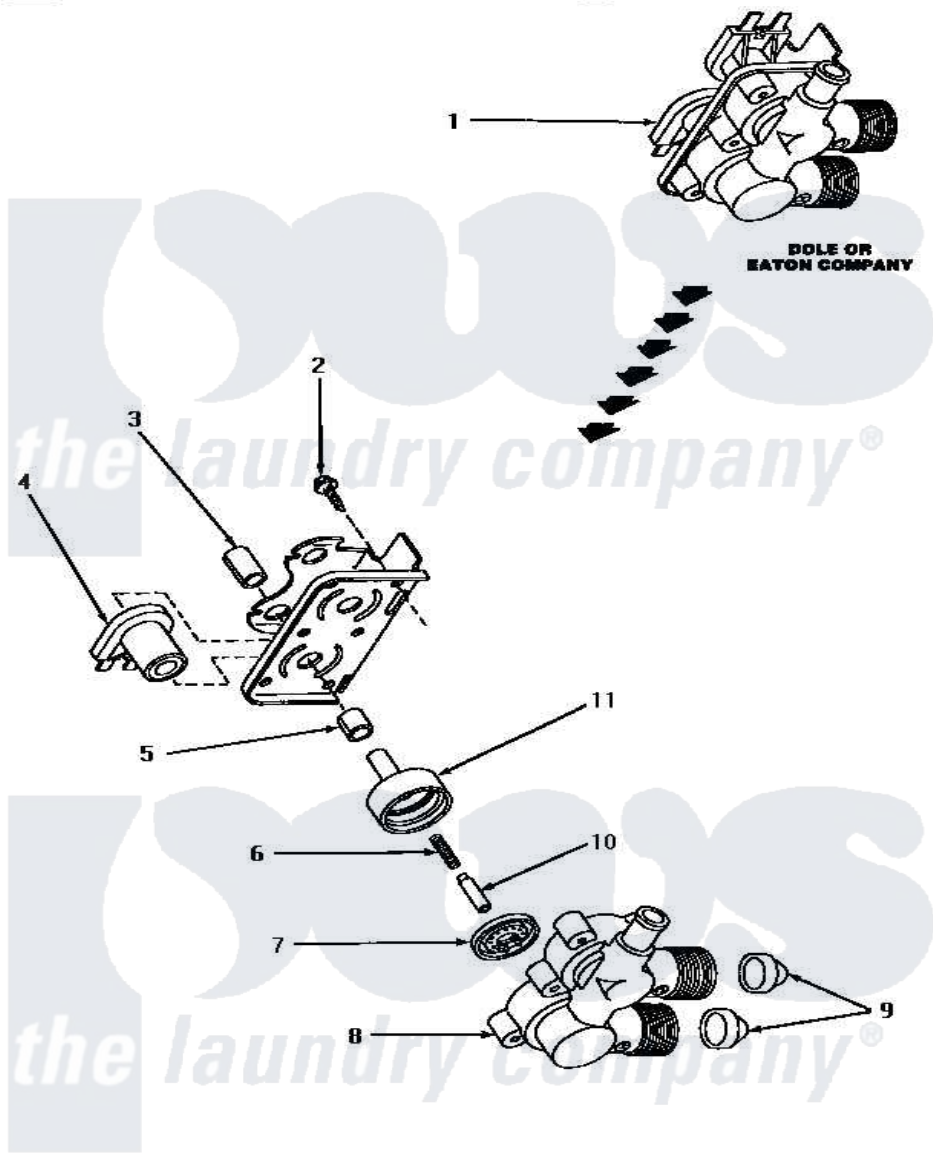

Amana NA4621 11 - MIXING VALVE ASSY

**MIXING VALVE ASSEMBLY
(Dole or Eaton Company)**

Amana [Residential Amana NA4621 Washer Parts](#) Parts Diagram 11 - MIXING VALVE ASSY
[Click on the part number to view part](#)

Item	Original Part Number	Replaced By	Status	Part Description
1	27156	33930		Valve, Mixing
2	25817C		Not Available	SCREW
3	24128		Not Available	SLEEVE, LONG
4	24126	33930		Valve, Mixing
5	24129		Not Available	SLEEVE, SHORT
6	24131		Not Available	SPRING
7	24134		Not Available	DIAPHRAGM
8	Y24159	33930		Valve, Mixing
9	24122	22002960		Strainer, Washer Inlet
10	24132		Not Available	ARMATURE
11	24130			Guide, Armature