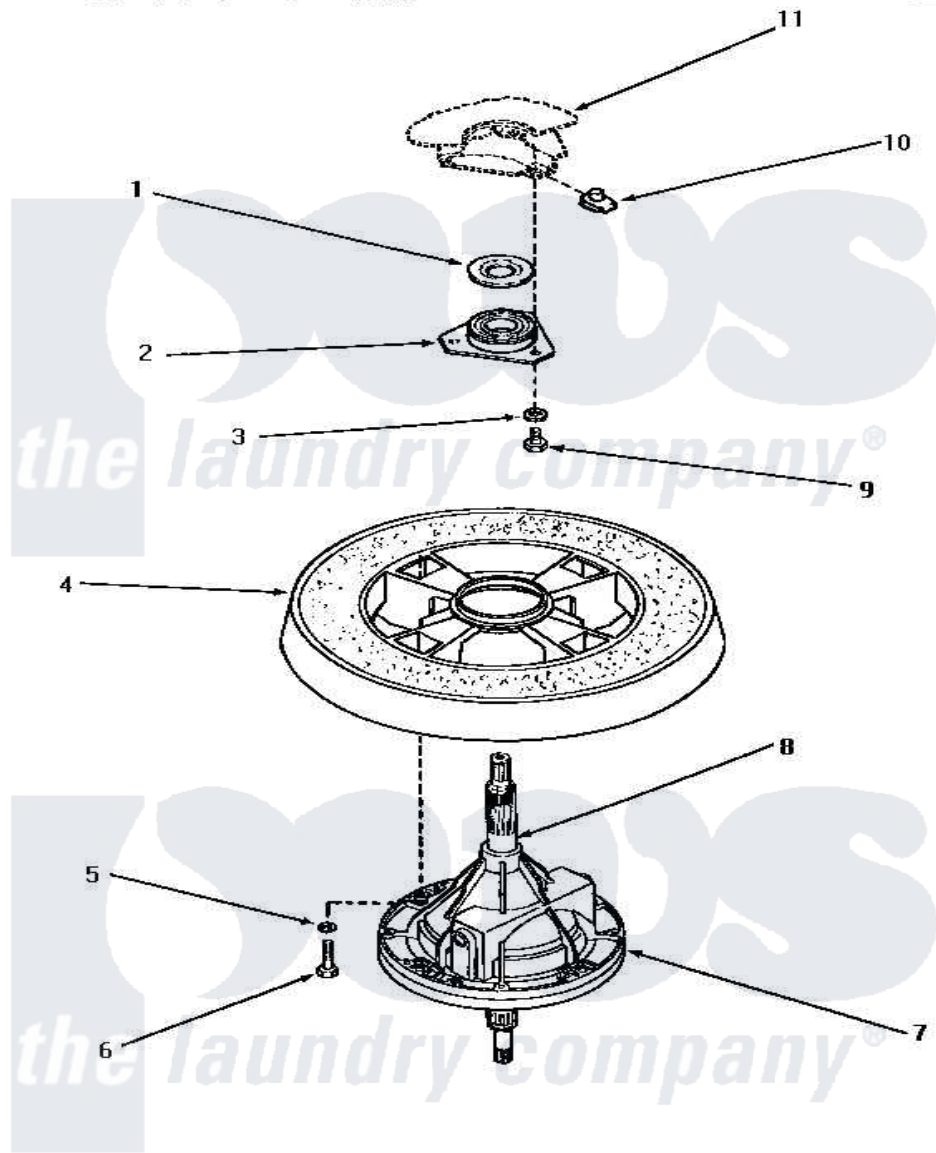

# Amana NA4621 19 - TRANSMISSION ASSY & BALANCE RING

## TRANSMISSION ASSEMBLY AND BALANCE RING

Amana [Residential Amana NA4621 Washer Parts](#) Parts Diagram 19 - TRANSMISSION ASSY & BALANCE RING  
 Click on the part number to view part

Item	Original Part Number	Replaced By	Status	Part Description
1	<a href="#">27187</a>			Flinger
2	27182	<a href="#">40004201P</a>		Main Bearing Assembly
3	<a href="#">04366</a>			Lockwasher, 5/16intshkp
4	Y29117		Not Available	ASSY, BALANCE RING-COMPL
5	<a href="#">02431</a>			Lockwasher, 1/4 Ext Shk
6	27200		Not Available	CAP SCREW
7	33227	<a href="#">33227P</a>		Assembly- Tran
8	<a href="#">27604P</a>			Never-Seeze 1 Oz Tube
9	01355		Not Available	SCREW
10	<a href="#">27222</a>			Nut, Retainer 5/16-18
11	Y00000000		Not Available	SEE NOTE OUTER TUB