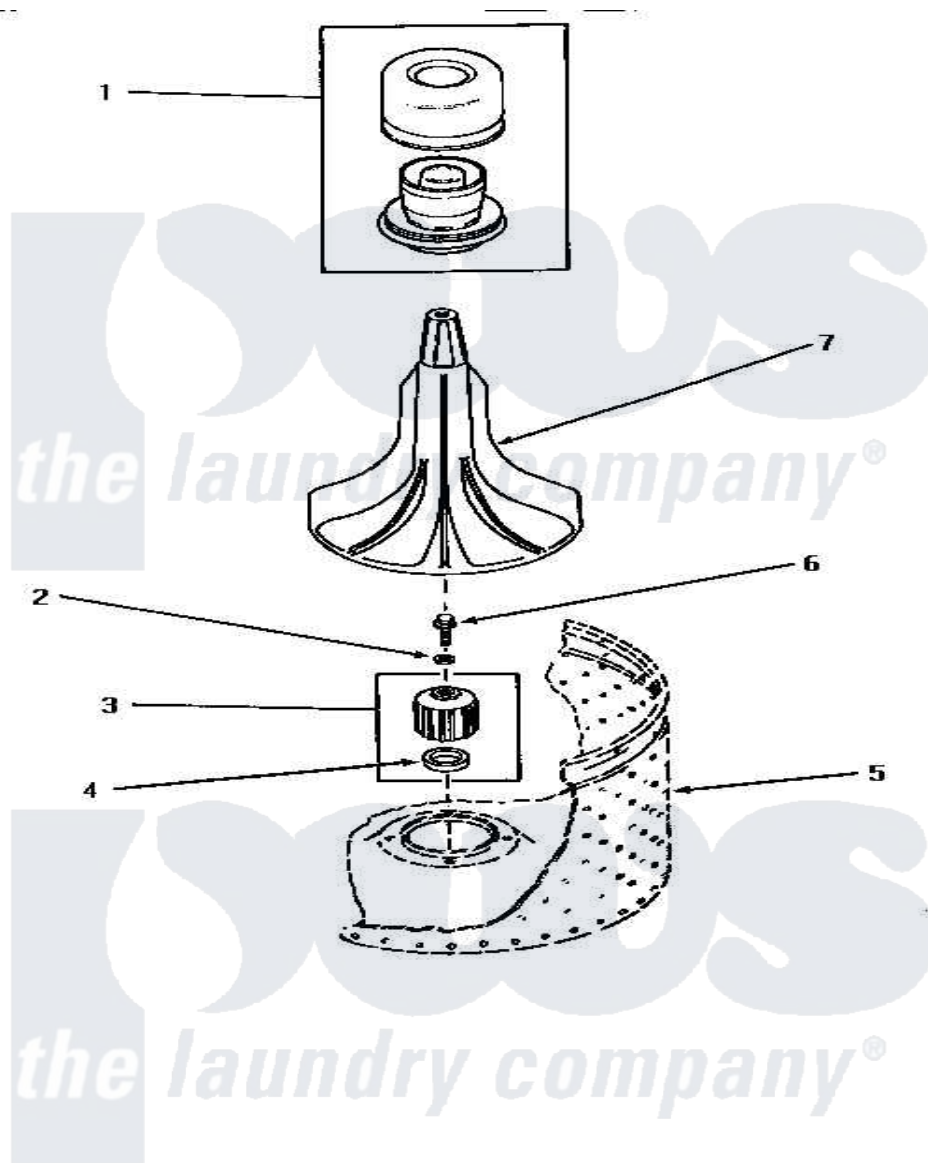

# Amana NA6531 03 - AGITATOR, DRIVE BELL & SEAL KIT

## AGITATOR, DRIVE BELL AND SEAL KIT

Amana [Residential Amana NA6531 Washer Parts](#) Parts Diagram 03 - AGITATOR, DRIVE BELL & SEAL KIT  
 Click on the part number to view part

Item	Original Part Number	Replaced By	Status	Part Description
1	30857	<a href="#">33510</a>		Assembly, Dispenser-Fabric
2	30853		Not Available	SEAL
3	30071P	<a href="#">R9900189</a>		Kit, Drive Bell And Seal
4	Y00000000		Not Available	SEE NOTE SEAL SEAT
5	Y00000000		Not Available	SEE NOTE WASHTUB
6	<a href="#">30852</a>			Screw, No.8-1/4 X 20 X 3/
7	30855	<a href="#">40000501W</a>		Agitator, Flex Vane
NI	442P3	<a href="#">R9900189</a>		Kit, Drive Bell And Seal