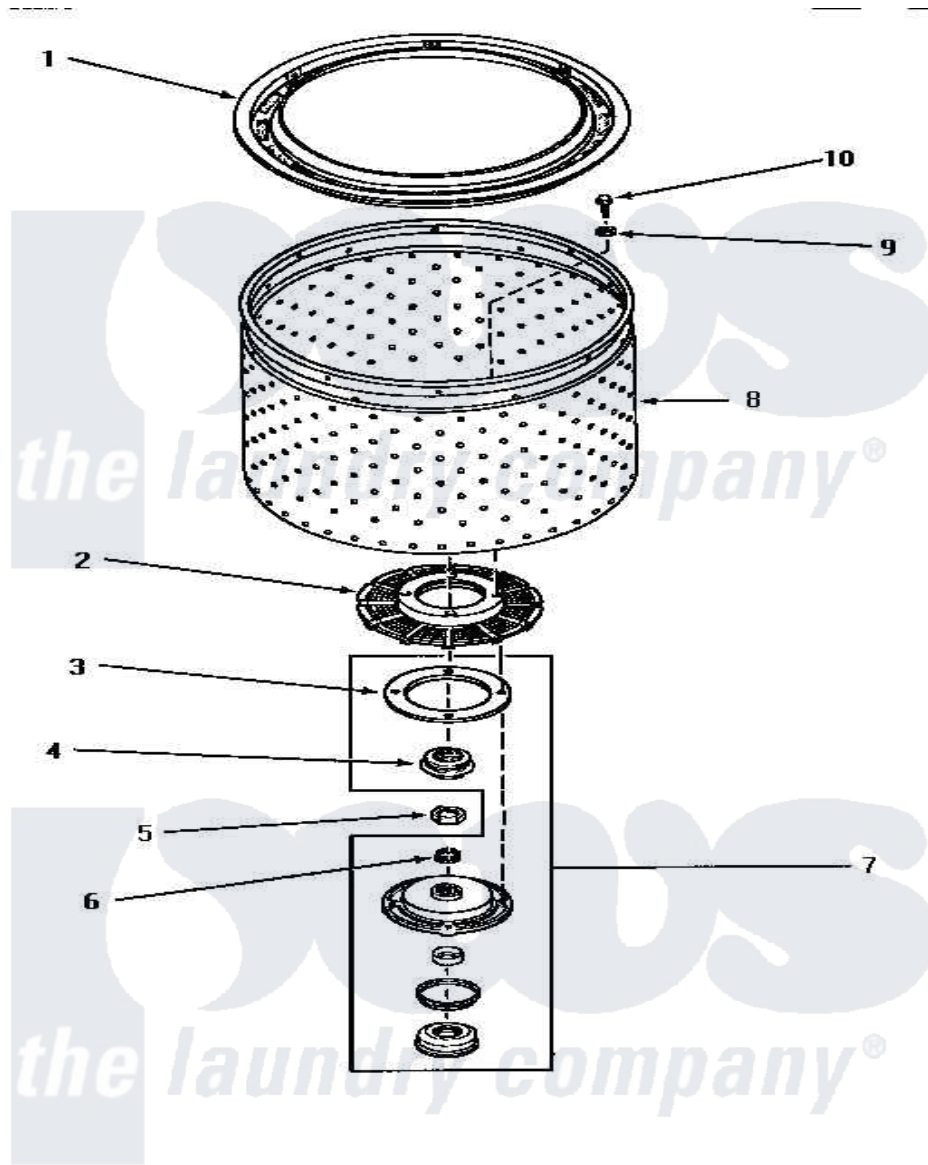

# Amana NA6531 09 - LINT FILTER, WASHTUB & HUB

## LINT FILTER, WASHTUB AND HUB

Amana Residential Amana NA6531 Washer Parts Parts Diagram 09 - LINT FILTER, WASHTUB & HUB  
 Click on the part number to view part

| Item | Original Part Number  | Replaced By               | Status        | Part Description                                |
|------|-----------------------|---------------------------|---------------|---|
| 1    | 30944                 | <a href="#">33521</a>     |               | Filter Lin/Clothes Guard                        |
| 2    | 32998                 | <a href="#">39371</a>     |               | Filter Lin                                      |
| 3    | 27125                 | <a href="#">39122</a>     |               | Gasket, Washtub                                 |
| 4    | Y00000000             |                           | Not Available | SEE NOTE SEAL HEAD -- (INCLUDED WITH 442P3 KIT) |
| 5    | Y29220                | <a href="#">40016301</a>  |               | Nut, Lock                                       |
| 6    | 29728                 | <a href="#">40008301</a>  |               | Insert, Spline                                  |
| 7    | 495P3                 | <a href="#">R9900552</a>  |               | Hub And Seal                                    |
| 8    | 28138                 |                           | Not Available | WASHTUB, STAINLESS STEEL                        |
| "    | 29074                 | <a href="#">39252P</a>    |               | Wash Tub  |
| "    | 33295                 | <a href="#">39252P</a>    |               | Wash Tub  |
| "    | <a href="#">33245</a> |                           |               | Washtub, Stainless Steel                        |
| 9    | <a href="#">28094</a> |                           |               | Gasket  |
| 10   | 27202                 | <a href="#">W1011678Z</a> |               | Screw   |