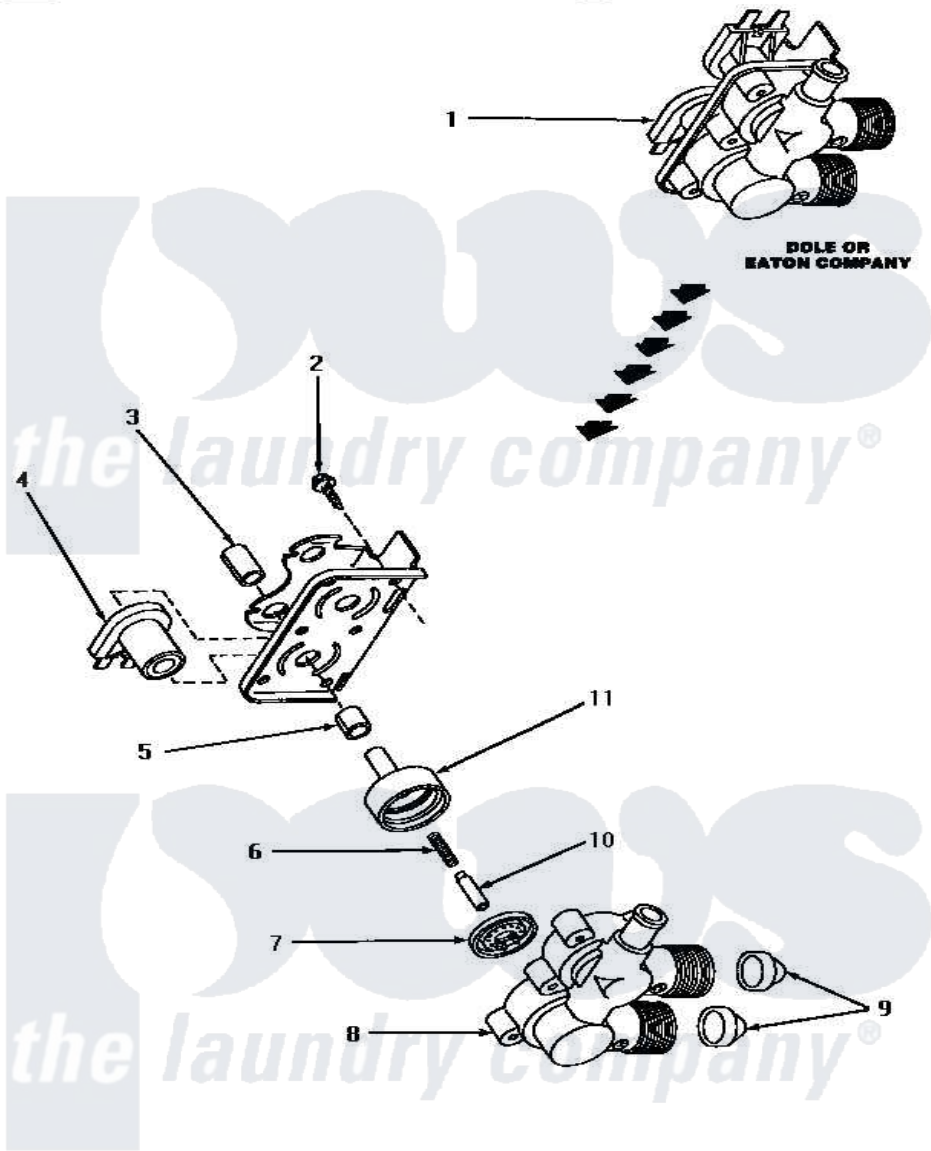

Amana NA6531 11 - MIXING VALVE ASSY

**MIXING VALVE ASSEMBLY
(Dole or Eaton Company)**

Amana [Residential Amana NA6531 Washer Parts](#) Parts Diagram 11 - MIXING VALVE ASSY
[Click on the part number to view part](#)

Item	Original Part Number	Replaced By	Status	Part Description
1	27156	33930		Valve, Mixing
2	25817C		Not Available	SCREW
3	24128		Not Available	SLEEVE, LONG
4	24126	33930		Valve, Mixing
5	24129		Not Available	SLEEVE, SHORT
6	24131		Not Available	SPRING
7	24134		Not Available	DIAPHRAGM
8	Y24159	33930		Valve, Mixing
9	24122	22002960		Strainer, Washer Inlet
10	24132		Not Available	ARMATURE
11	24130			Guide, Armature