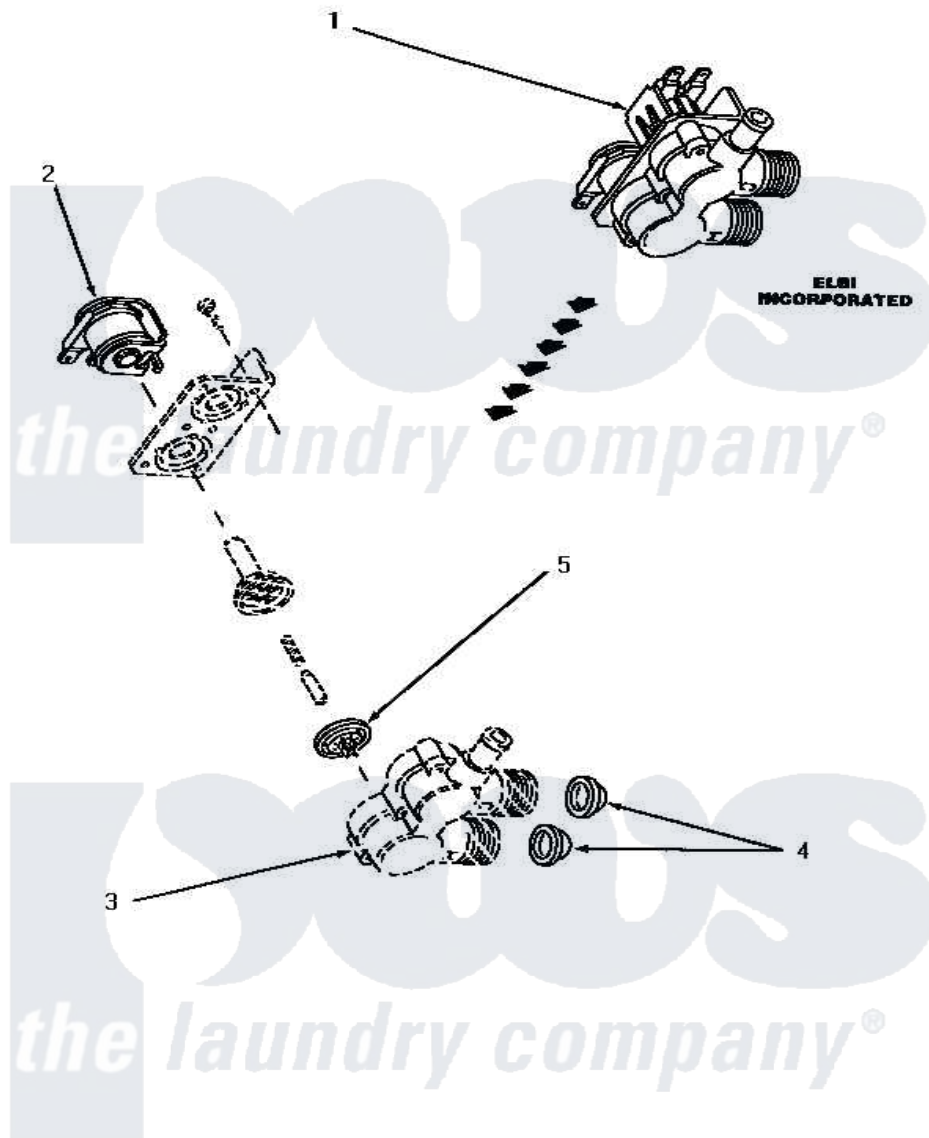

Amana NA6531 12 - MIXING VALVE ASSY

MIXING VALVE ASSEMBLY (Elbi Incorporated)

Amana [Residential Amana NA6531 Washer Parts](#) Parts Diagram 12 - MIXING VALVE ASSY
 Click on the part number to view part

Item	Original Part Number	Replaced By	Status	Part Description
1	27156	33930		Valve, Mixing
2	33084		Not Available	SOLENOID,MIXING VALVE
3	Y00000000		Not Available	SEE NOTE VALVE BODY -- (RED)
4	24122	22002960		Strainer, Washer Inlet
5	33079		Not Available	DIAPHRAM,MIXING VALVE-