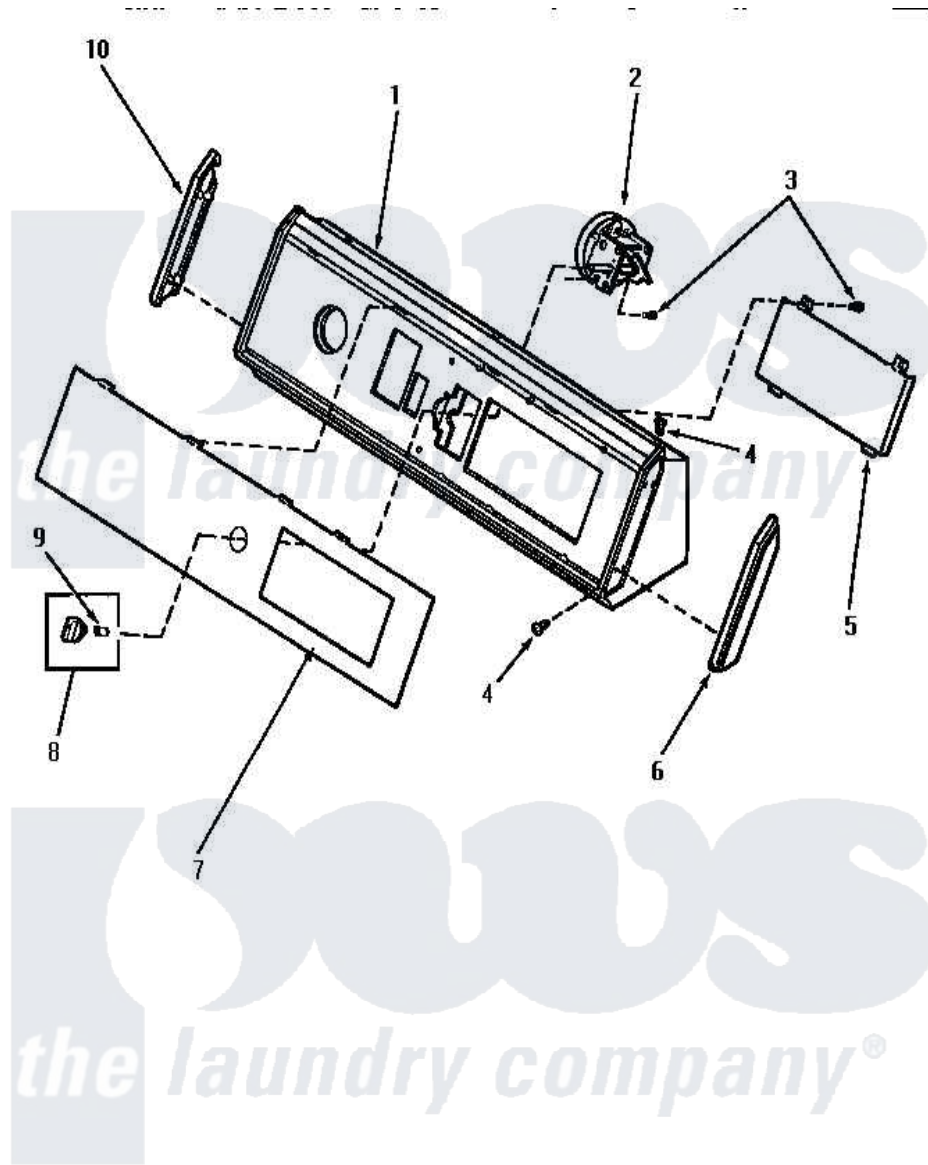

Amana NA8531 07 - GRAPHIC PANEL, CONTROL HOOD & CONTROLS

GRAPHIC PANEL, CONTROL HOOD AND CONTROLS

Amana [Residential Amana NA8531 Washer Parts](#) Parts Diagram 07 - GRAPHIC PANEL, CONTROL HOOD & CONTROLS

[Click on the part number to view part](#)

Item	Original Part Number	Replaced By	Status	Part Description
"	NOTE:		Not Available	SIPHON BREAK KIT MUST BE INSTALLED IN DRAIN HOSE IF THE DRAIN RECEPTACLE IS LOWER THAN THE CABINET TOP OF THE WASHER.
1	31224		Not Available	HOOD,CONTROL-BLACK
2	31116		Not Available	No Longer Available
3	31260			Screw, No.8 X 3/8 Ind H
4	31752		Not Available	SCREW,No.8ABX3/4 POZIDRI
5	31304		Not Available	ELECTRONIC CONTROL
6	31248			Cap, End-RH-Chrome
7	31181		Not Available	PANEL,GRAPHIC
9	10519		Not Available	RETAINER
10	31249		Not Available	CAP,END-L.H.-CHROME