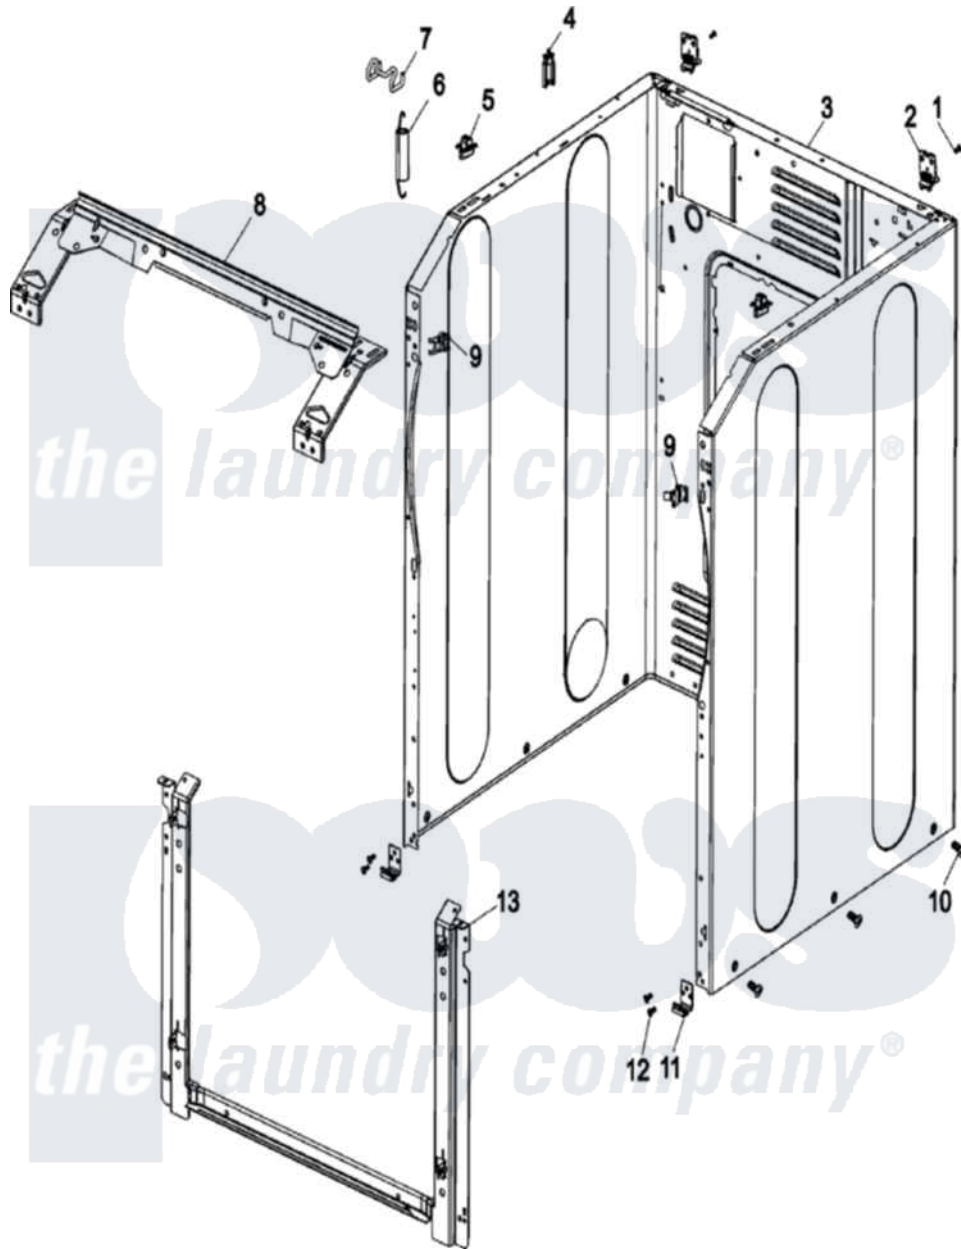

# Amana NAH6800AWW 02 - CABINET FRONT

Amana Residential Amana NAH6800AWW Washer Parts Parts Diagram 02 - CABINET FRONT  
 Click on the part number to view part

Item	Original Part Number	Replaced By	Status	Part Description
1	<a href="#">22001995</a>			Screw Note: Screw, Tumbler Front And Shroud
2	<a href="#">22004095</a>			Hinge, Plastic
3	<a href="#">22003639</a>			Cabinet Assembly
"	<a href="#">22003062</a>			Cord, Power
"	<a href="#">211881</a>			Grommet, Cord Part Not Used-Gas Models Only
4	<a href="#">22003298</a>			Retainer, Wire
5	<a href="#">22001997</a>			Spacer, Top Cover
6	<a href="#">22003254</a>			Spring, Cabinet To Tub
7	<a href="#">22002297</a>			Support, Spring
8	22003637			BRACE ASSEMBLY, TOP CROSS CONTAINS ITEMS 12 & 13
9	<a href="#">22002049</a>			Clip Note: Clip, Front Panel
10	<a href="#">213007</a>			Xfor Cabinet See Cabinet, Back
11	<a href="#">22002239</a>			Clip, Front Panel