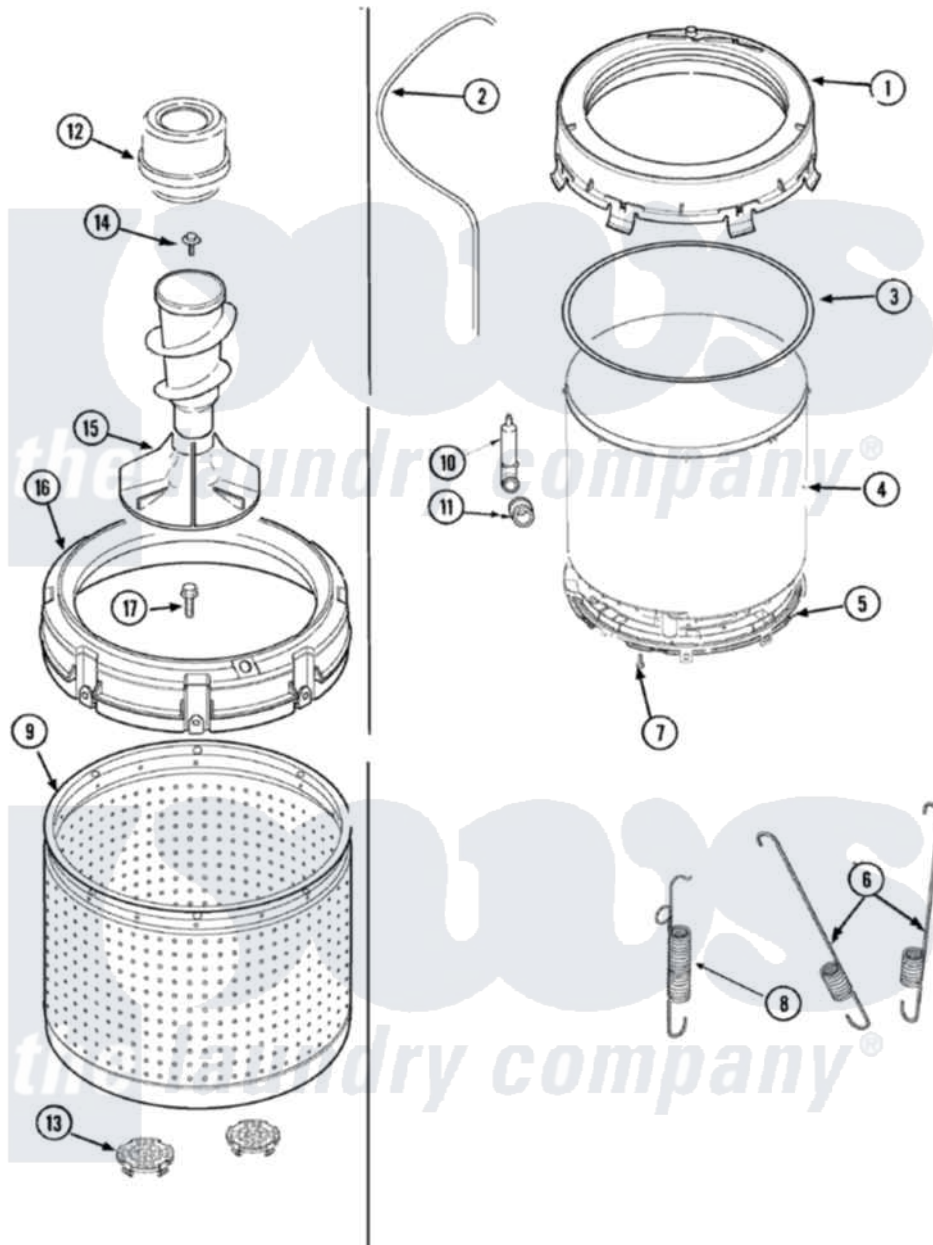

Amana NAV3330AWW 09 - TUBS

Amana [Residential Amana NAV3330AWW Washer Parts](#) Parts Diagram 09 - TUBS
 Click on the part number to view part

Item	Original Part Number	Replaced By	Status	Part Description
1	27001132		Not Available	COVER, OUTER TUB W/GASKET
2	27001194	21001748		Hose, Pressure Switch
3	27001131			Seal, Tub Cover
4	27001147	27001227		Outer Tub, Plastic
5	27001067			Bottom, Outer Tub
6	27001026	Y37001124		Spring, Tall Tub
7	40064301			Screw, 1/4-15 x 3/4 Hex
8	Y2201244			Spring, Counterweight
9	27001150		Not Available	TUB, PLASTIC INNER
10	40008501			Assembly, Pressure Bulb
11	40037801			Grommet
12	27001097		Not Available	DISPENSER, FABRIC (GRAY)
13	27001148			Filter, Lint
14	25-8004	W10309247		Screw
15	22004042			Agitator/Auger Assembly