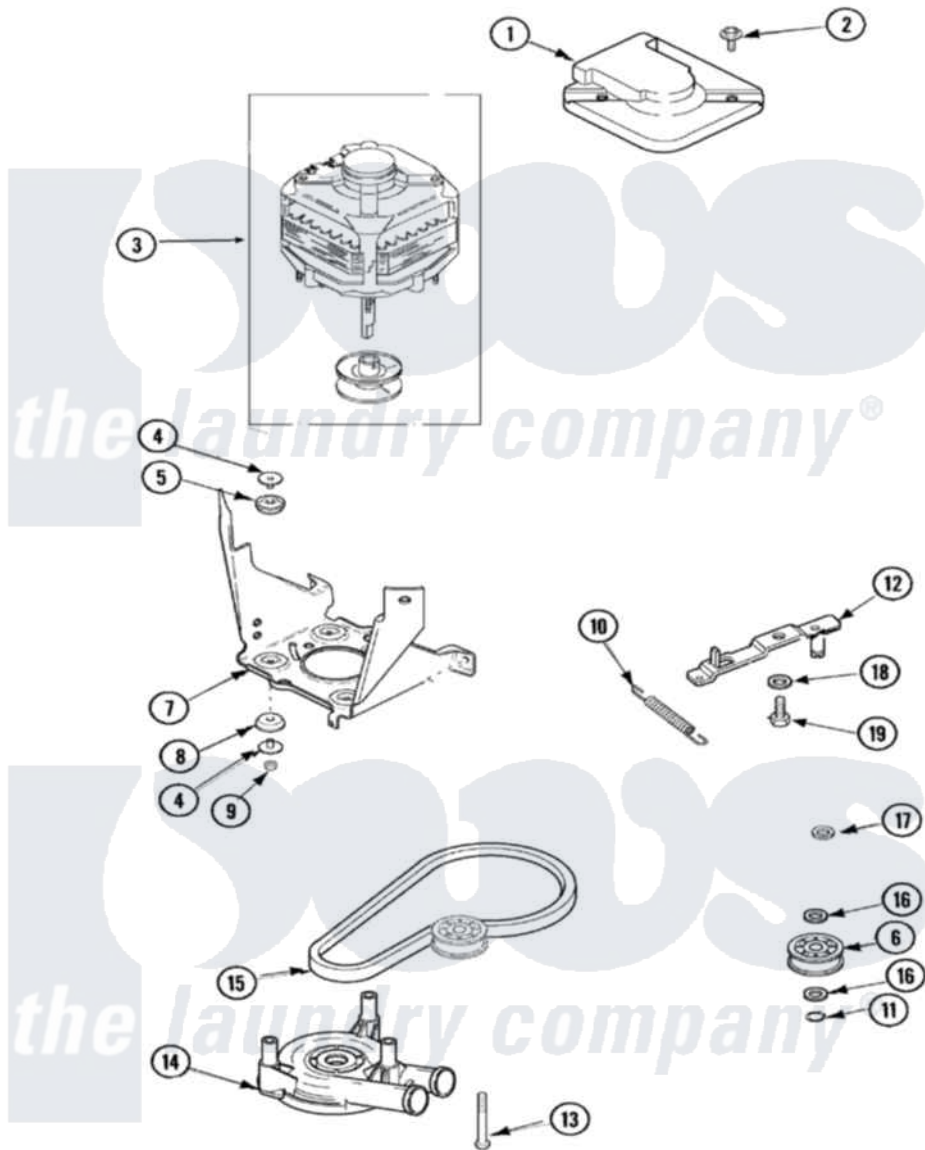

Amana NAV3330EWW 04 - MOTOR, PUMP AND IDLER ASSEMBLY

Amana [Residential Amana NAV3330EWW Washer Parts](#) Parts Diagram 04 - MOTOR, PUMP AND IDLER ASSEMBLY

[Click on the part number to view part](#)

Item	Original Part Number	Replaced By	Status	Part Description
1	40112301			Shield, Motor
2	40046701	4312464		Screw
3	27001055	27001215		Motor W/Pulley
4	40053701			Post, Isolator
5	40053801			Mount, Motor Upper
6	40045001			Idler Pulley Assembly
7	40015502		Not Available	BRACKET, MOTOR MOUNT
8	40054301			Mount, Motor Lower
9	40095101	Y707702		Locknut
10	40061401			Spring, Idler Lever
11	23748			Ring, Retaining
12	27001225			Nut, Jam Mid Lock 1/4-20
"	27001028			Idler Lever Assembly
"	40038901			Screw, 1/4-20
13	40063701			Screw, 10-16 x 1.75
14	27001024	285655		Clamp, Hose

"	27001036	27001233	Pump
15	27001006		Belt, Spin And Agitator
16	52549		Washer, 501 ID X3/4 Odx
17	Y504082		Washer, Wave
18	40054701		Washer
19	40038901		Screw, 1/4-20