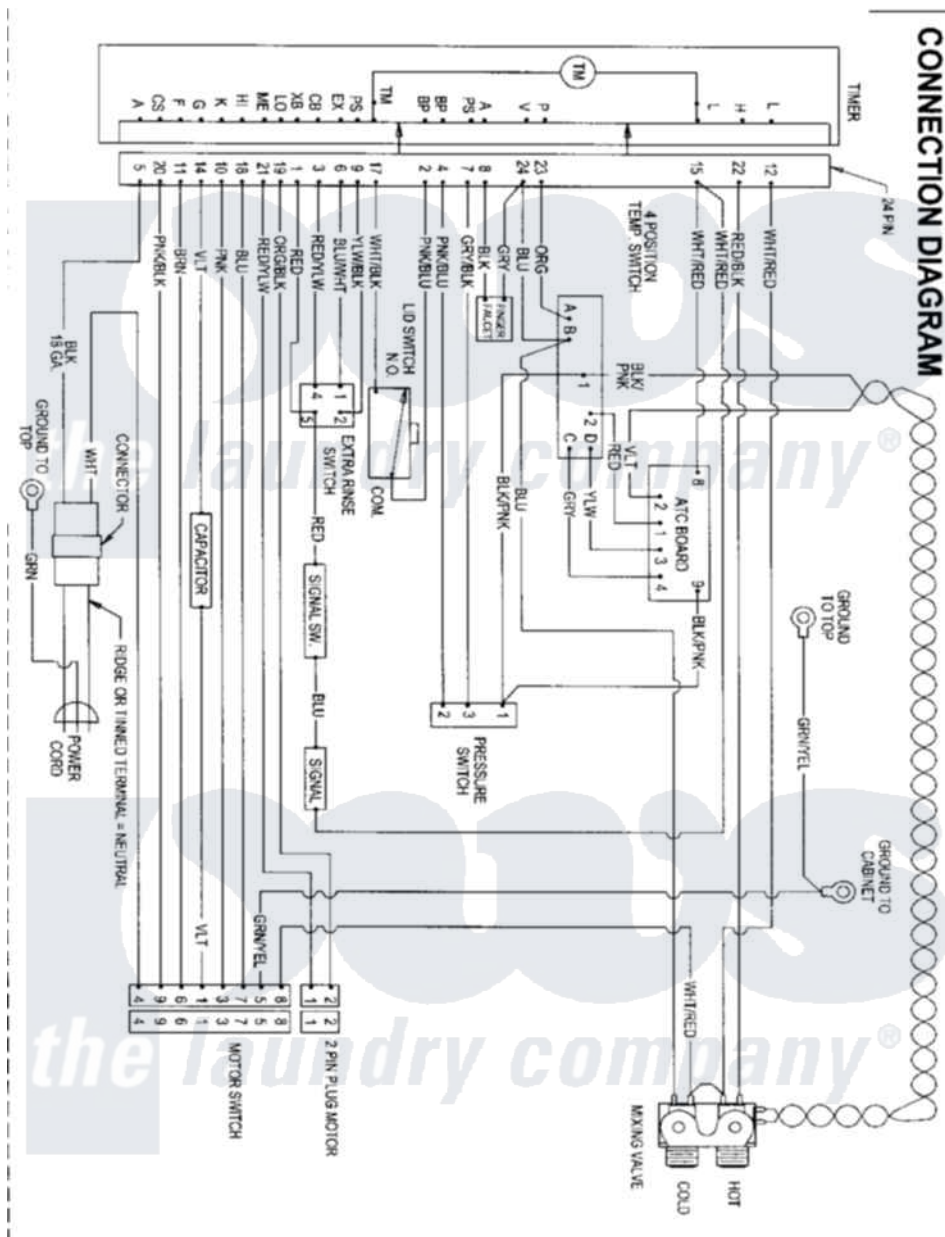

Amana NAV8800EWW 10 - WIRING INFORMATION

[Amana Residential Amana NAV8800EWW Washer Parts](#) Parts Diagram 10 - WIRING INFORMATION
 Click on the part number to view part

Item	Original Part Number	Replaced By	Status	Part Description
NI	15003507		Not Available	WIRING INFORMATION