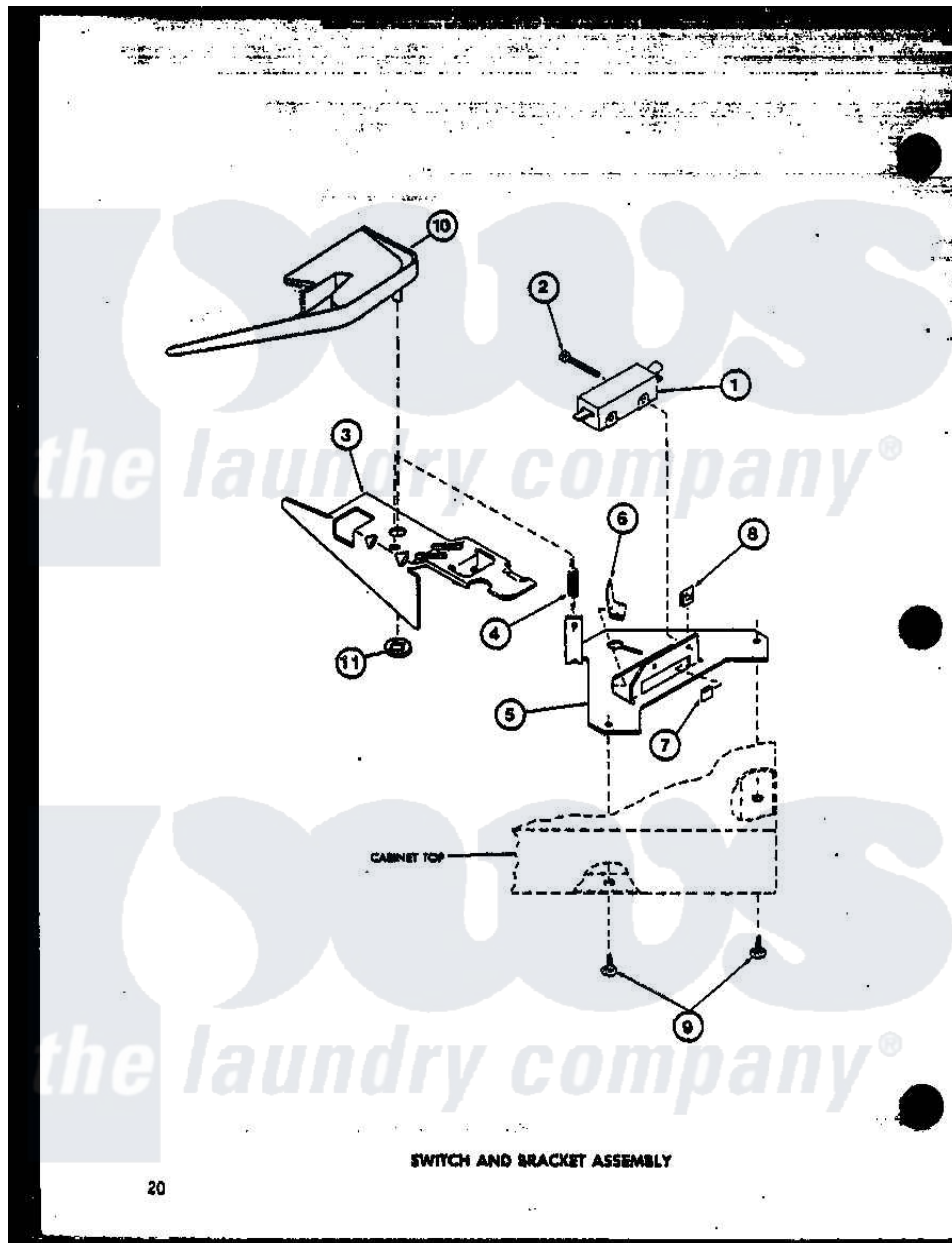

Amana TAA3001 (BOM: P7704006W) 10 - SWITCH AND BRACKET ASSY

Amana Residential Amana TAA3001 (BOM: P7704006W) Washer Parts Diagram 10 - SWITCH AND BRACKET ASSY

[Click on the part number to view part](#)

Item	Original Part Number	Replaced By	Status	Part Description
1	R0602507	27612		Switch, Lid
2	R0600011		Not Available	SCREW
3	R0605504	27602		Lever, Out-Of-Bal Switch
4	R0605506		Not Available	SPRING
5	R0605505		Not Available	BRACKET
6	R0601503		Not Available	U-CLIP
7	R0601504	27610		Clip, U
8	R0601006		Not Available	NUT
9	R0600012	489464		Screw
10	R0605671		Not Available	SWITCH SHIELD
11	R0601032	29043		Nut, Push