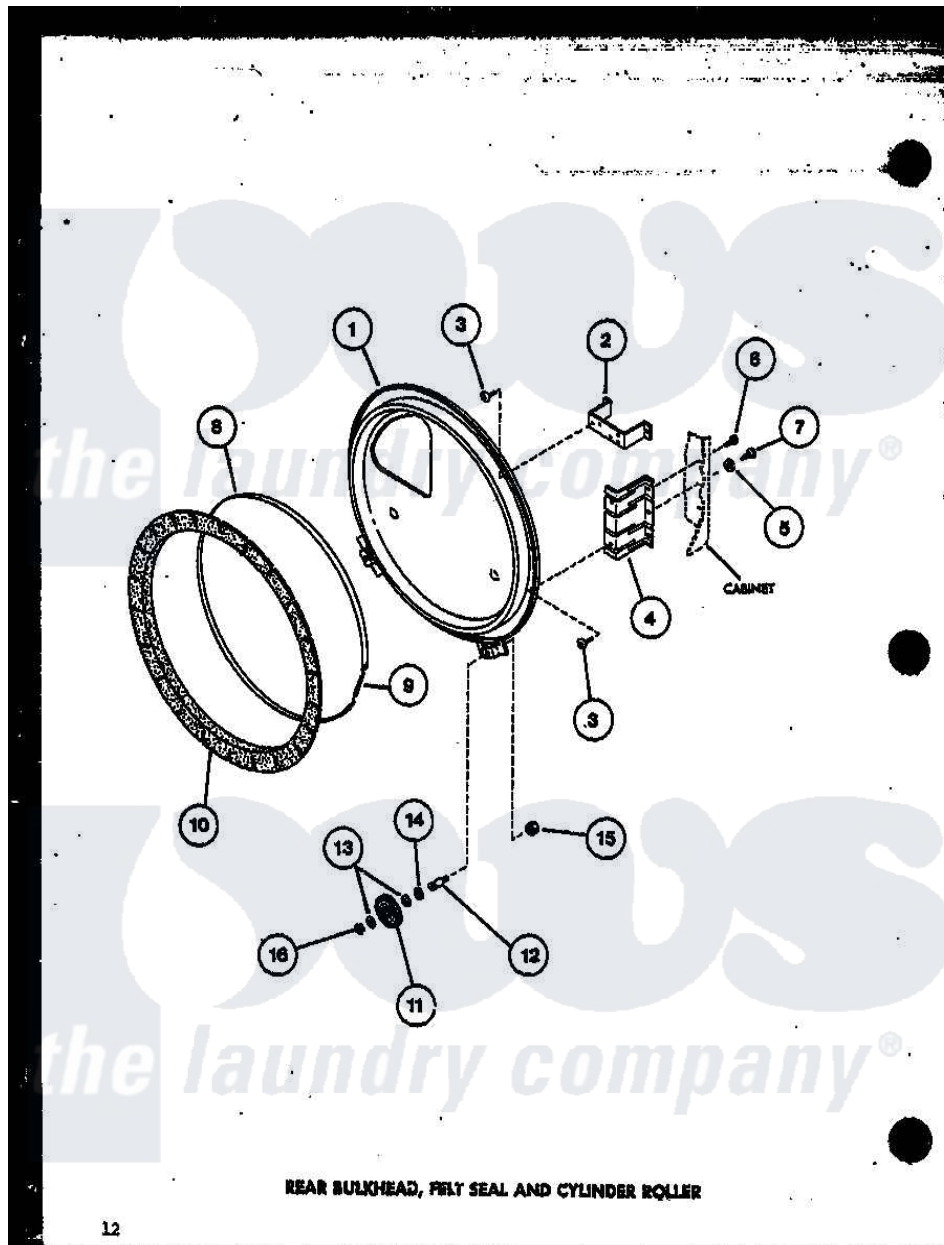

Amana TGA400 (BOM: P7575204W) 11 - REAR BULKHEAD

REAR BULKHEAD, FELT SEAL AND CYLINDER ROLLER

12

Amana Residential Amana TGA400 (BOM: P7575204W) Dryer Parts Parts Diagram 11 - REAR BULKHEAD

Click on the part number to view part

Item	Original Part Number	Replaced By	Status	Part Description
1	R0603032		Not Available	REAR BULKHEAD
2	R0605558	60823P		Bracket, Terminal Block
3	R0600041		Not Available	SCREW
4	R0605557		Not Available	BRACKET
5	R0600527		Not Available	WASHER
6	R0600017		Not Available	SCREW
7	R0600040		Not Available	SCREW
8	R0605555		Not Available	STRAP, SEAL
9	R0605554	52310		Spring
10	R0604508	56088		Assembly, Seal
11	R0605559	62649P		Roller- CY
12	R0605560	56461		Shaft
13	R0600526	52549		Washer, 501 ID X3/4 Odx
14	R0600528		Not Available	THRUST WASHER
15	R0601009	358160		Nut
16	R0601527	23748		Ring, Retaining