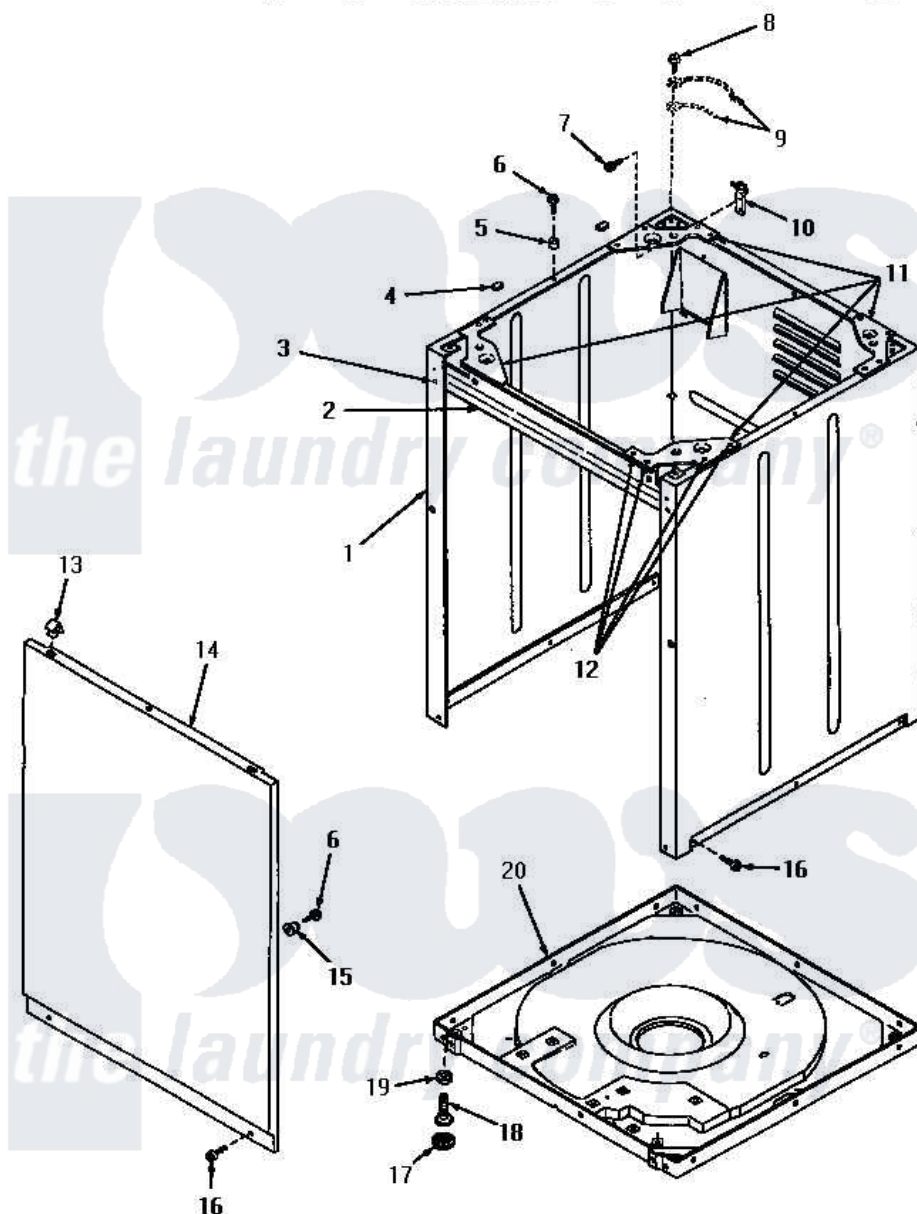

Amana VA4013 04 - FRONT PANEL, CABINET AND BASE

Amana Residential Amana VA4013 Washer Parts Diagram 04 - FRONT PANEL, CABINET AND BASE
 Click on the part number to view part

Item	Original Part Number	Replaced By	Status	Part Description
1	32024W		Not Available	CABINET (WHT)
"	32024H		Not Available	CABINET (HARVEST GOLD)
"	32024L		Not Available	CABINET (ALM)
2	32022		Not Available	TOP BRACE
3	23962	W10116760		Screw
4	Y56128			Pad, Bumper
5	56079	505187		Locator, Panel
6	56086	Y014874		Screw, Idler Arm And Sleeve
7	51780	3390631		Screw, 10-16 X 3/8
8	56392		Not Available	SCREW,8-18 X 3/8 TAPPI
9	Y00000000		Not Available	SEE NOTE GROUND WIRES -- (GREEN)
10	Y27103			Hinge, Hold-Down Lug
11	32021		Not Available	GUSSET, TRANSPLANT
12	32249		Not Available	SCREW,No.8B TAPPING- SPEC
13	28835	22001650		Fastener, Spring

14	31844H		Not Available	FRONT PANEL, HARVEST GOLD
"	31844W	32708WP		Panel Front
"	31844L	32708LP		Panel, Front
15	28102			Locator, Panel
16	27196	27001200		Screw
17	21749	40016001		Foot, Rubber
18	20409	22003428		Leg, Adjustable
19	Y21899	40038101		Nut, Leg
20	32509		Not Available	BASE ASSEMBLY