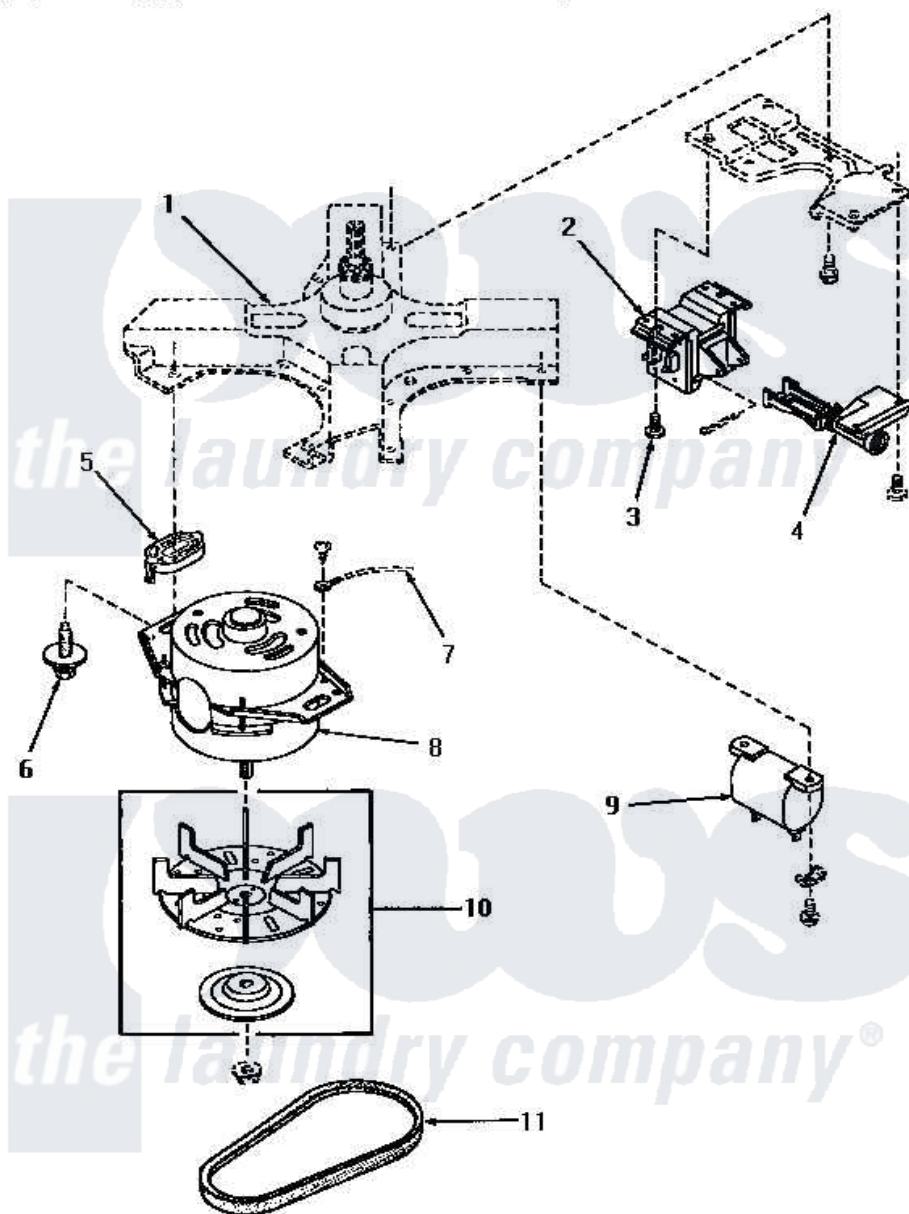

# Amana VA4013 08 - MOTOR, BELT, SOLENOID AND CAPACITOR

Amana Residential Amana VA4013 Washer Parts Parts Diagram 08 - MOTOR, BELT, SOLENOID AND CAPACITOR  
 Click on the part number to view part

Item	Original Part Number	Replaced By	Status	Part Description
1	Y00000000		Not Available	SEE NOTE CLUTCH ASSEMBLY -- (SEE PAGE 10, KEY 1)
2	<a href="#">13533</a>			Solenoid
3	<a href="#">13532</a>			Bolt
4	13531		Not Available	ASSY,LEVER
5	13523		Not Available	INSULATOR
6	13525		Not Available	ASSY,BOLT
7	Y00000000		Not Available	SEE NOTE GROUND WIRE, GREEN
8	<a href="#">13646</a>			Motor
9	13655		Not Available	CAPACITOR
10	13521		Not Available	PULLEY,MOTOR
11	13520		Not Available	BELT,V