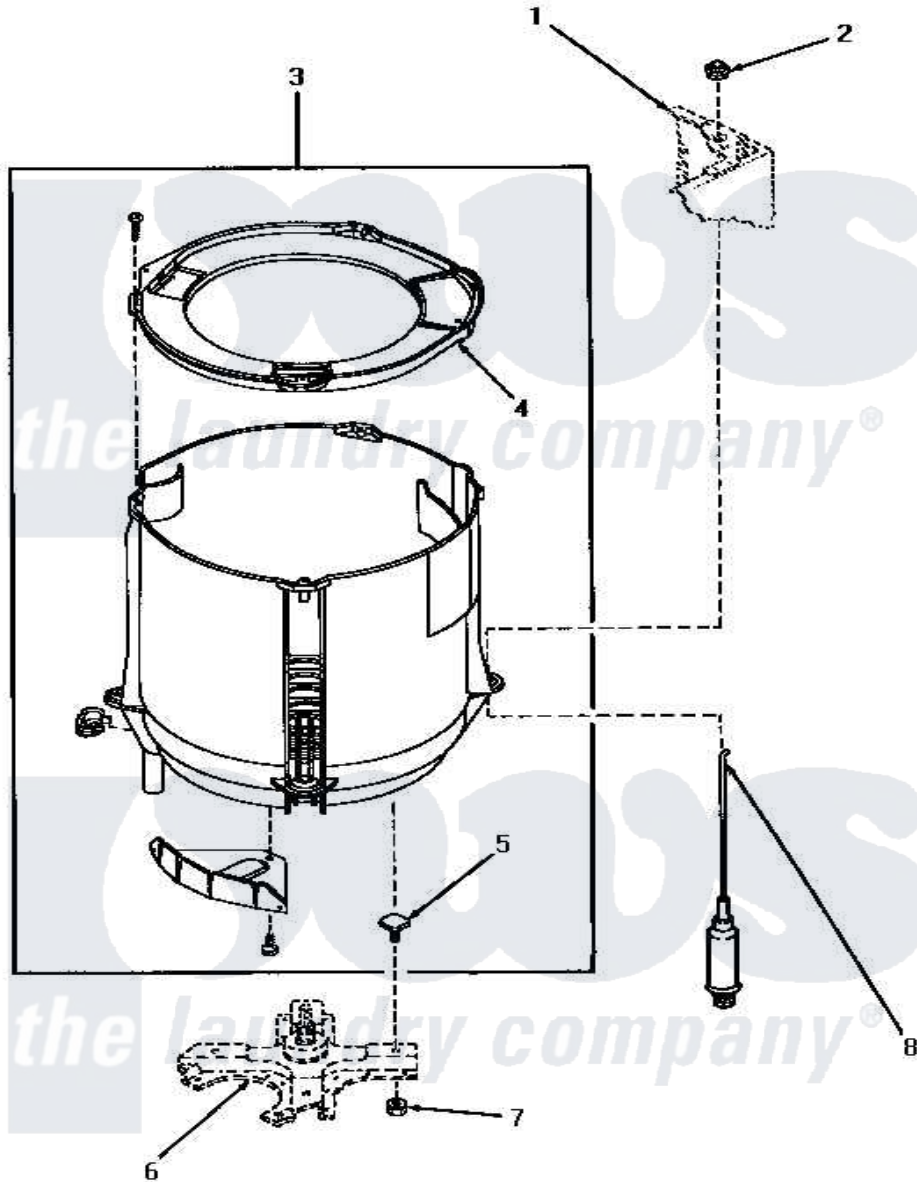

Amana VA4013 09 - OUTER TUB AND SNUBBER ASSY

Amana Residential Amana VA4013 Washer Parts Parts Diagram 09 - OUTER TUB AND SNUBBER ASSY
 Click on the part number to view part

Item	Original Part Number	Replaced By	Status	Part Description
1	Y00000000		Not Available	SEE NOTE CABINET ASSEMBLY -- (SEE PAGE 12, KEY 1)
2	14036		Not Available	PIVOT
3	13647		Not Available	TUB
4	13653		Not Available	COVER,TUB
5	13529		Not Available	BOLT
6	Y00000000		Not Available	SEE NOTE CLUTCH ASSEMBLY -- (SEE PAGE 10, KEY 1)
7	13519		Not Available	NUT
8	32332		Not Available	ASSY,SNUBBER-REAR
"	32262		Not Available	ASSY,SNUBBER-FRONT