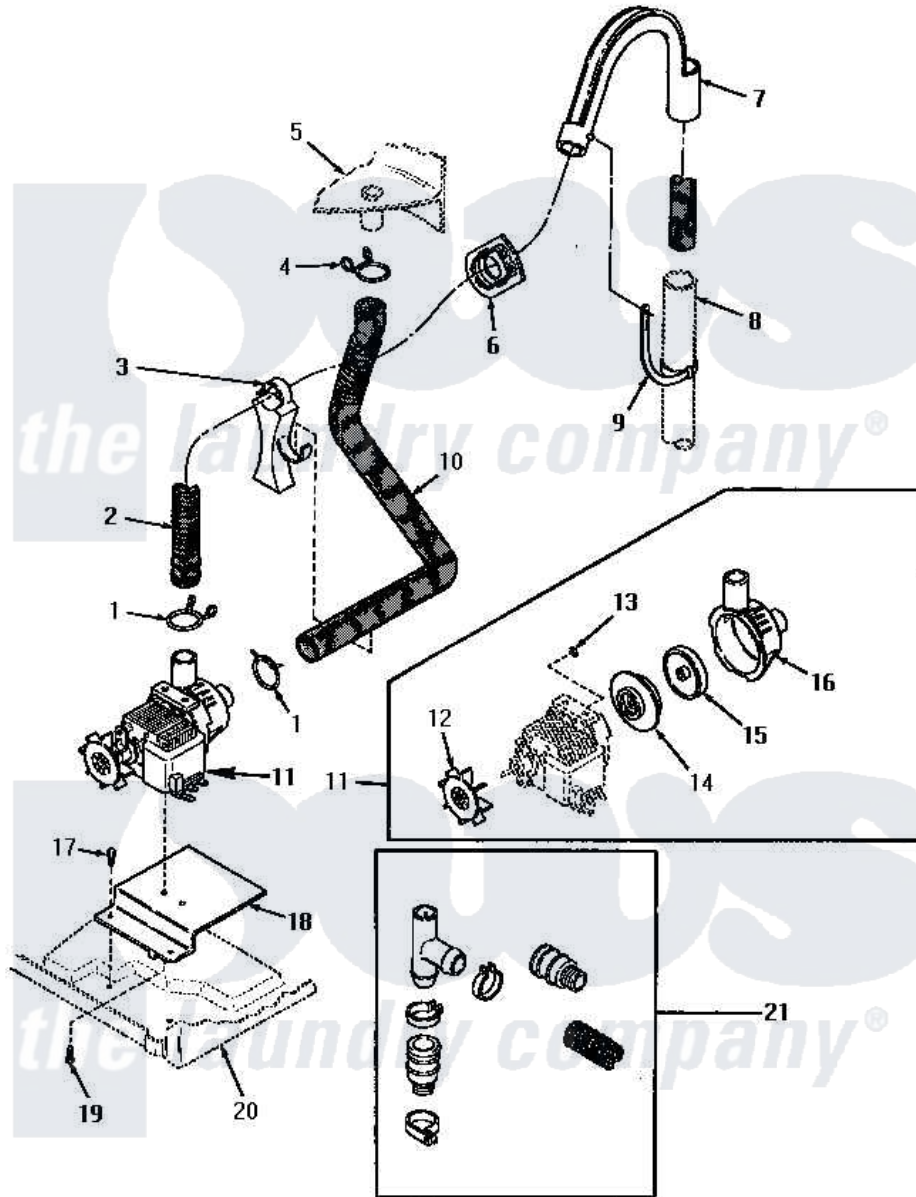

# Amana VA4013 11 - PUMP ASSY, HOSES AND SIPHON BREAK KIT

Amana Residential Amana VA4013 Washer Parts Parts Diagram 11 - PUMP ASSY, HOSES AND SIPHON BREAK KIT  
 Click on the part number to view part

Item	Original Part Number	Replaced By	Status	Part Description
1	29172		Not Available	CLAMP,HOSE
2	<a href="#">32137</a>			Motor
3	<a href="#">29284</a>			Stand, Hose
4	<a href="#">13582</a>			Clamp, Hose
5	Y00000000		Not Available	SEE NOTE OUTER TUB -- (SEE PAGE 8, KEY 3)
6	<a href="#">32219</a>			Relief, Strain
7	29144	<a href="#">22003814</a>		Retainer, Drain Hose
8	Y00000000		Not Available	SEE NOTE STANDPIPE
9	29999	<a href="#">8539404</a>		Tie-Wire
10	32026		Not Available	HOSE, PUMP
11	32027		Not Available	PUMP ASSEMBLY
12	32027D		Not Available	FAN
13	Y00000000		Not Available	SEE NOTE LOCKING PIN, RED
14	32027A		Not Available	SEAL AND GASKET
15	32027B		Not Available	IMPELLER

16	32027C		Not Available	PUMP BODY
17	Y31645	<a href="#">27001200</a>		Screw
18	32216		Not Available	BRACKET,PUMP
19	29706		Not Available	SCREW,METRIC 1.00 X 12
20	Y00000000		Not Available	SEE NOTE BASE -- (SEE PAGE 12, KEY 20)
21	297P3	<a href="#">76660</a>		Break-Sphn