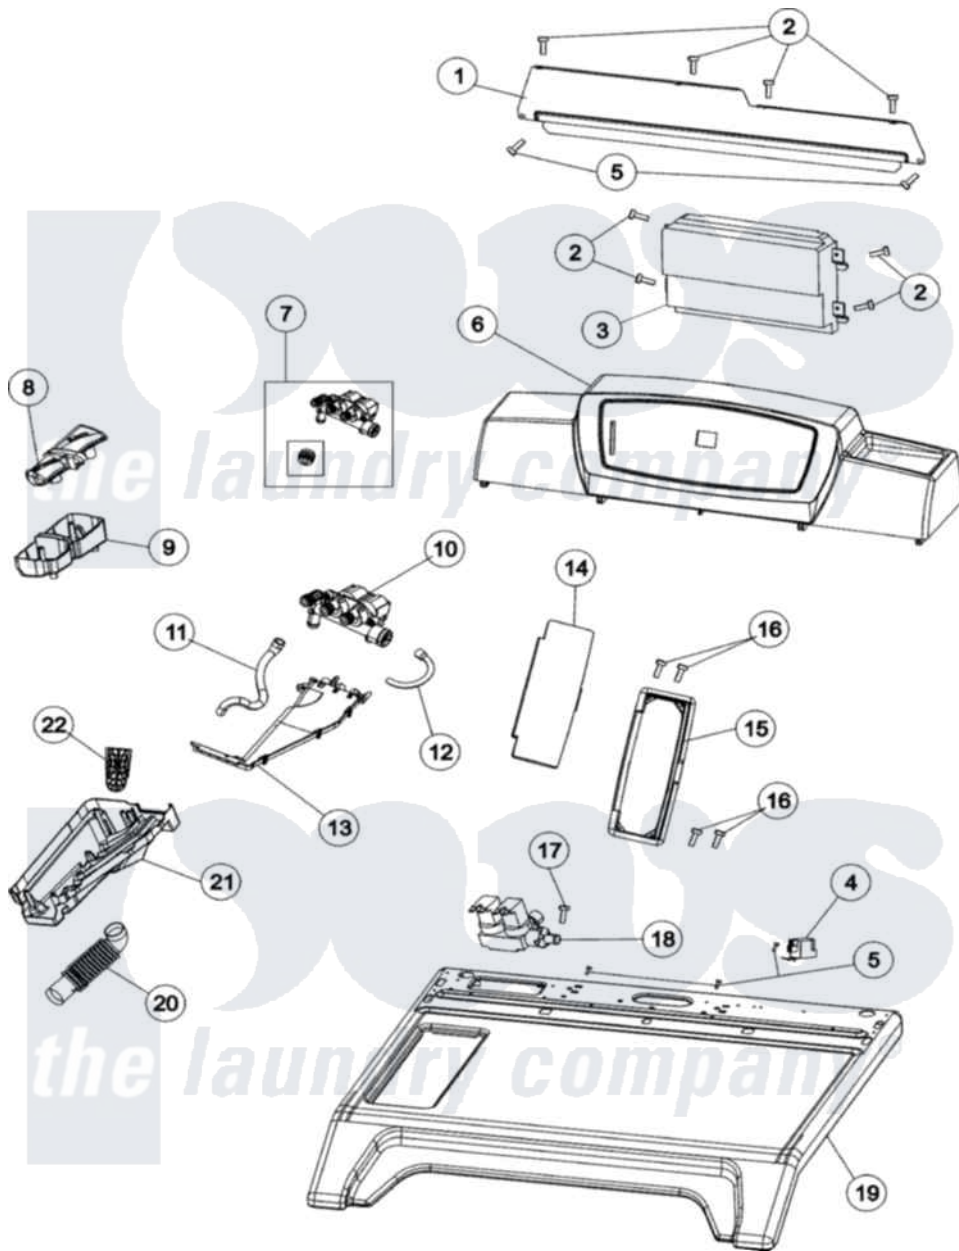

Crosley CAH4205AWJ 03 - CONTROL PANEL & TOP

Crosley Residential Crosley CAH4205AWJ Washer Parts Parts Diagram 03 - CONTROL PANEL & TOP
 Click on the part number to view part

Item	Original Part Number	Replaced By	Status	Part Description
1	22003581			Back, Console Panel
2	22002300	9740848		Screw, Mixing Valve Mounting
3	22004488			Control Board
"	22004488			Control Board
"	22004482	22004488		Control Board
"	22004482	22004488		Control Board
4	22003854	22003858		EMI Suppression Filter, 16a
5	22002925	3370225		Screw
6	22004494			Assembly-Console, Washer-Gray As Pack
7	12001930			Dispenser Valve Assembly Kit
8	22003849			Siphon Cap
9	22003848			Siphon Cup
10	22003846	12001930		Dispenser Valve Assembly Kit
11	205161	489503		Clamp
"	22003833			Hose, Tub Shower
12	22003832			Fill Hose, Dispenser

"	205161	489503	Clamp
13	22003845		Dispenser Cover
14	22004481		Lid, Dispenser
15	22002290		Bezel, Dispenser
16	22003681	22003263	Screw, Sump Cap
17	22003817	3370225	Screw
18	22003834		Water Valve W` Thermistor
19	22004493		Top Cover, WAsher-Gray, As Oacj
20	22003627	616099	Clamp
"	22002083		Hose, Injector
21	22003844		Dispenser Bottom
22	22002979	22003212	Cover, Tub --W