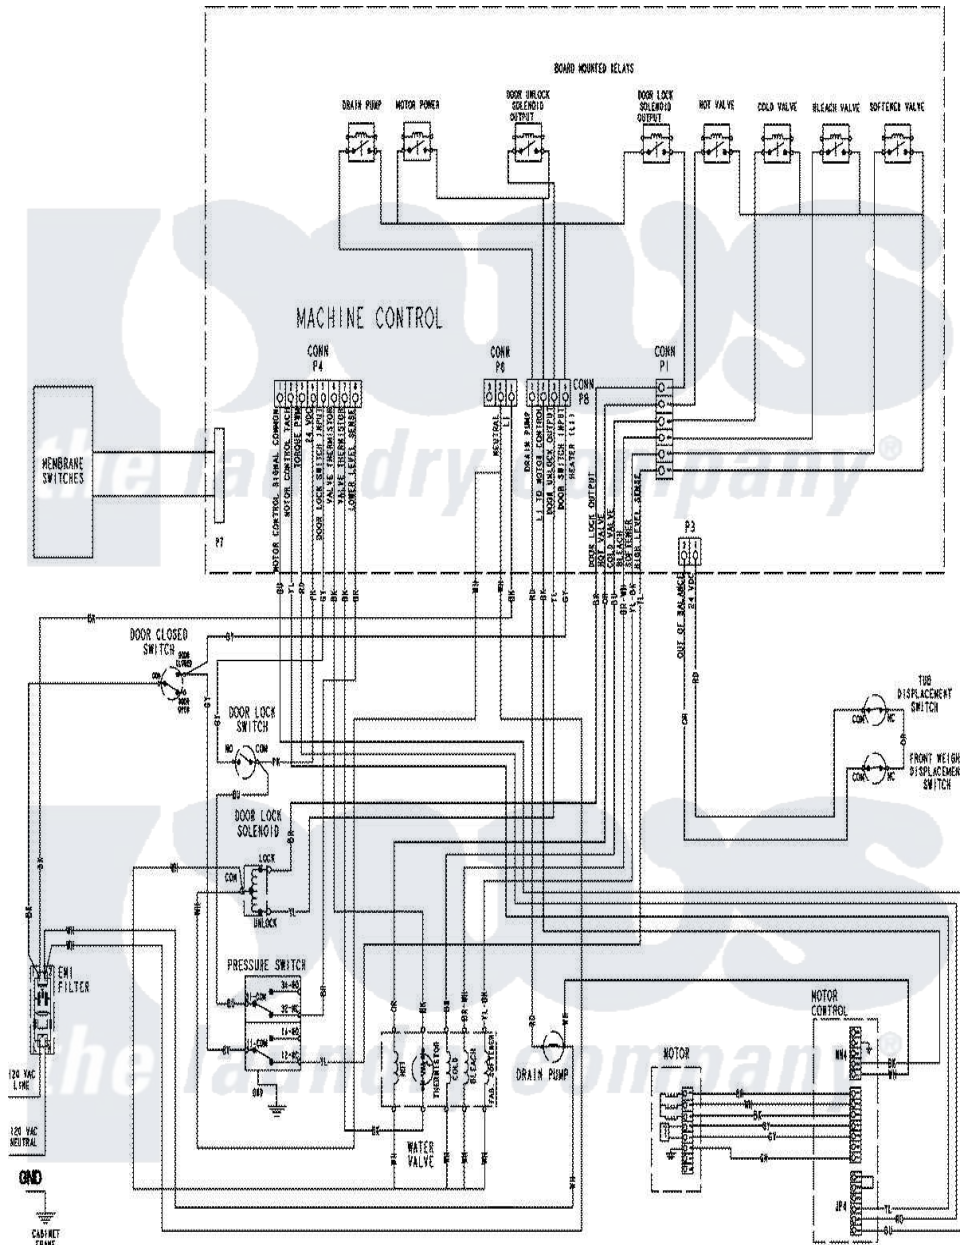

Crosley CAH4205AWJ 08 - WIRING INFORMATION

Crosley [Residential Crosley CAH4205AWJ Washer Parts](#) Parts Diagram 08 - WIRING INFORMATION
 Click on the part number to view part

Item	Original Part Number	Replaced By	Status	Part Description
NI	15003887		Not Available	WIRING INFORMATION