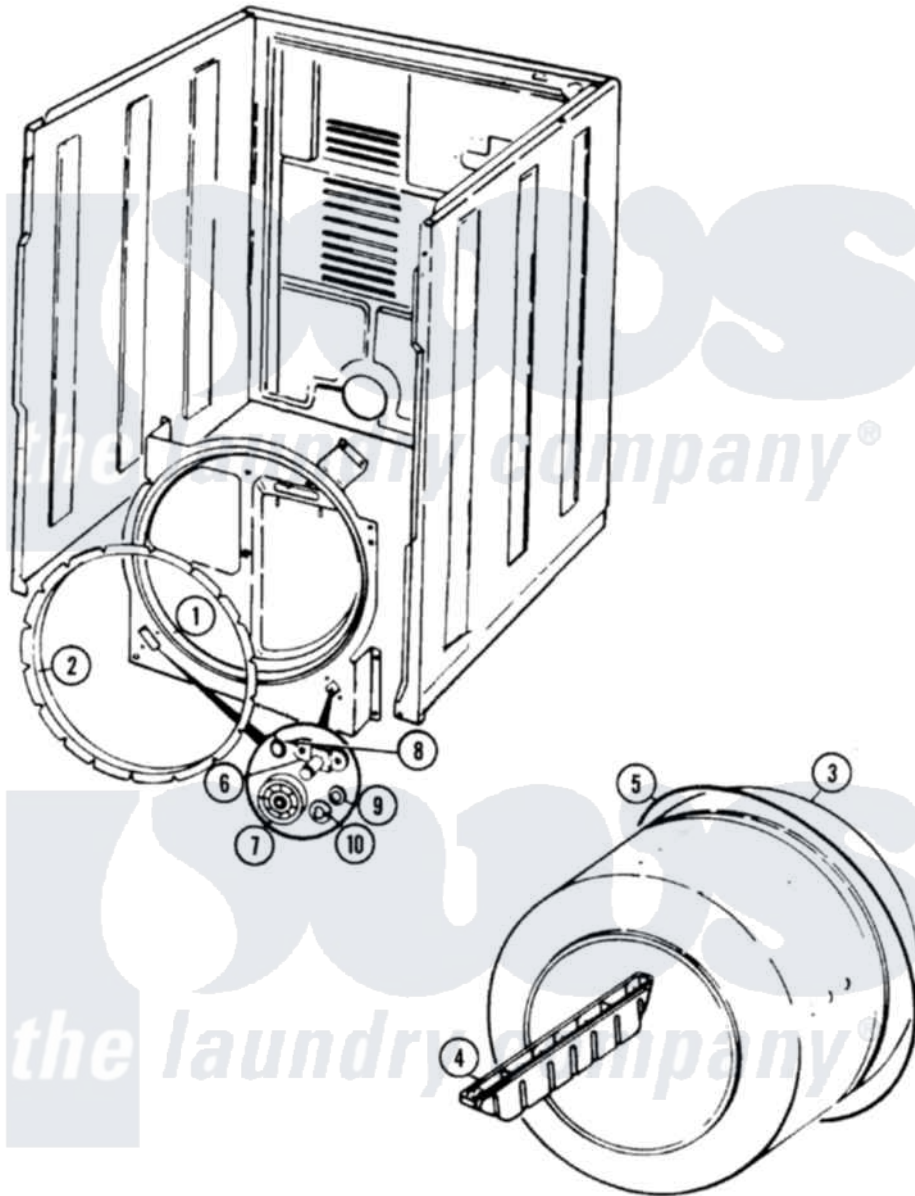

Crosley CDE20T7A 04 - TUMBLER

Crosley [Residential Crosley CDE20T7A Dryer Parts](#) Parts Diagram 04 - TUMBLER
 Click on the part number to view part

Item	Original Part Number	Replaced By	Status	Part Description
1	53-1703	LA-1054		Dryer Bulkhead Kit
"	25-7733	681414		Screw, 10AB X 1/2
2	53-0281	31001747		Seal Assembly
3	53-1250			Cylinder
4	53-1249		Not Available	BAFFLE, WHITE
"	25-7759	3196164		Screw
5	LA-1006			Glide Kit, Tumbler
"	53-1589	341241		Belt
6	53-0197			Support Assembly-Cylinder Rear
"	25-7101	3351614		Screw, Gearcase Cover Mounting
7	53-1578	31001096		Roller
8	25-7813			Spacer
9	25-7814			Washer
10	LA-1008			Rr Roller Kit
"	25-7854			Ring, Retaining