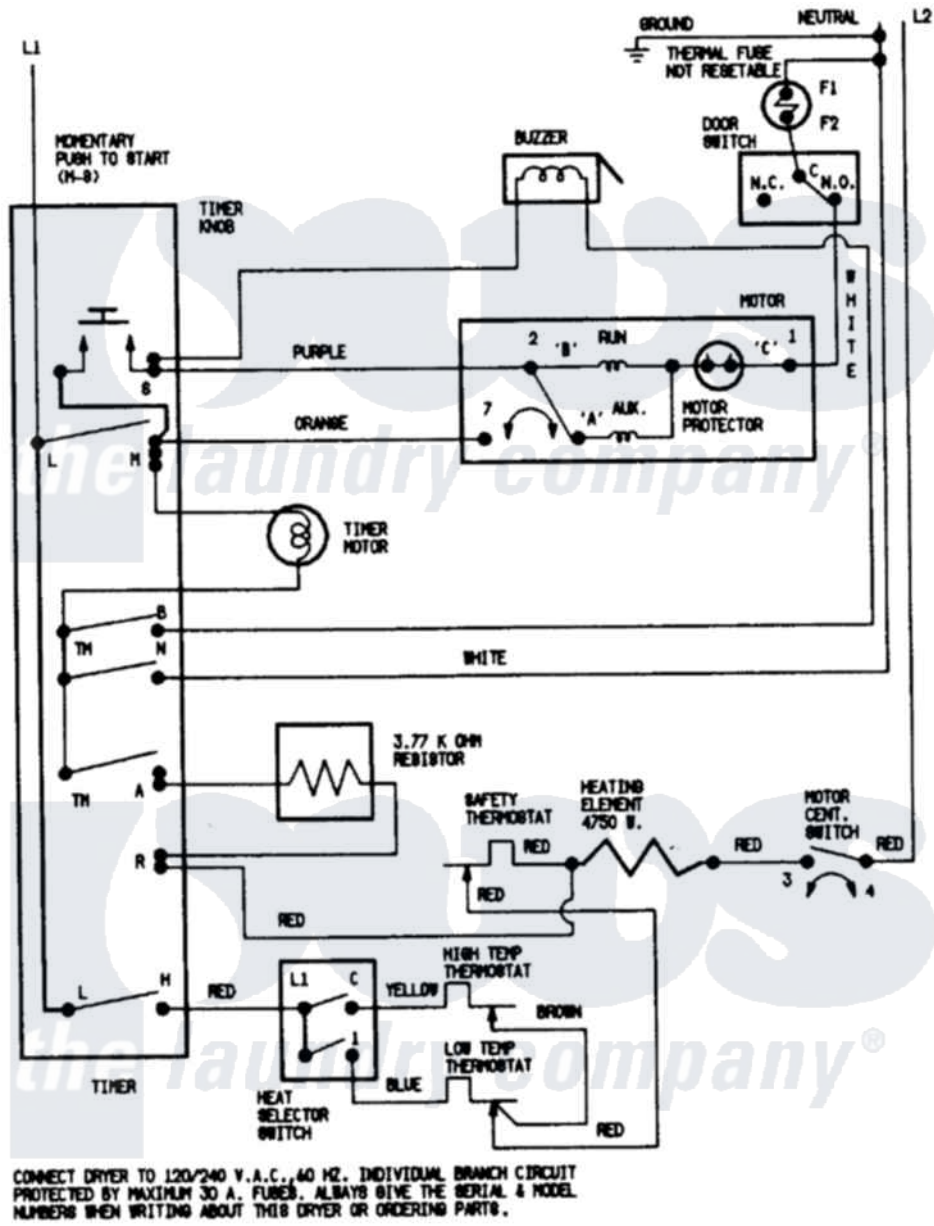

Crosley CDE20T7A 05 - WIRING INFORMATION

Crosley Residential Crosley CDE20T7A Dryer Parts Parts Diagram 05 - WIRING INFORMATION
 Click on the part number to view part

Item	Original Part Number	Replaced By	Status	Part Description
NI	15001200		Not Available	WIRING INFORMATION