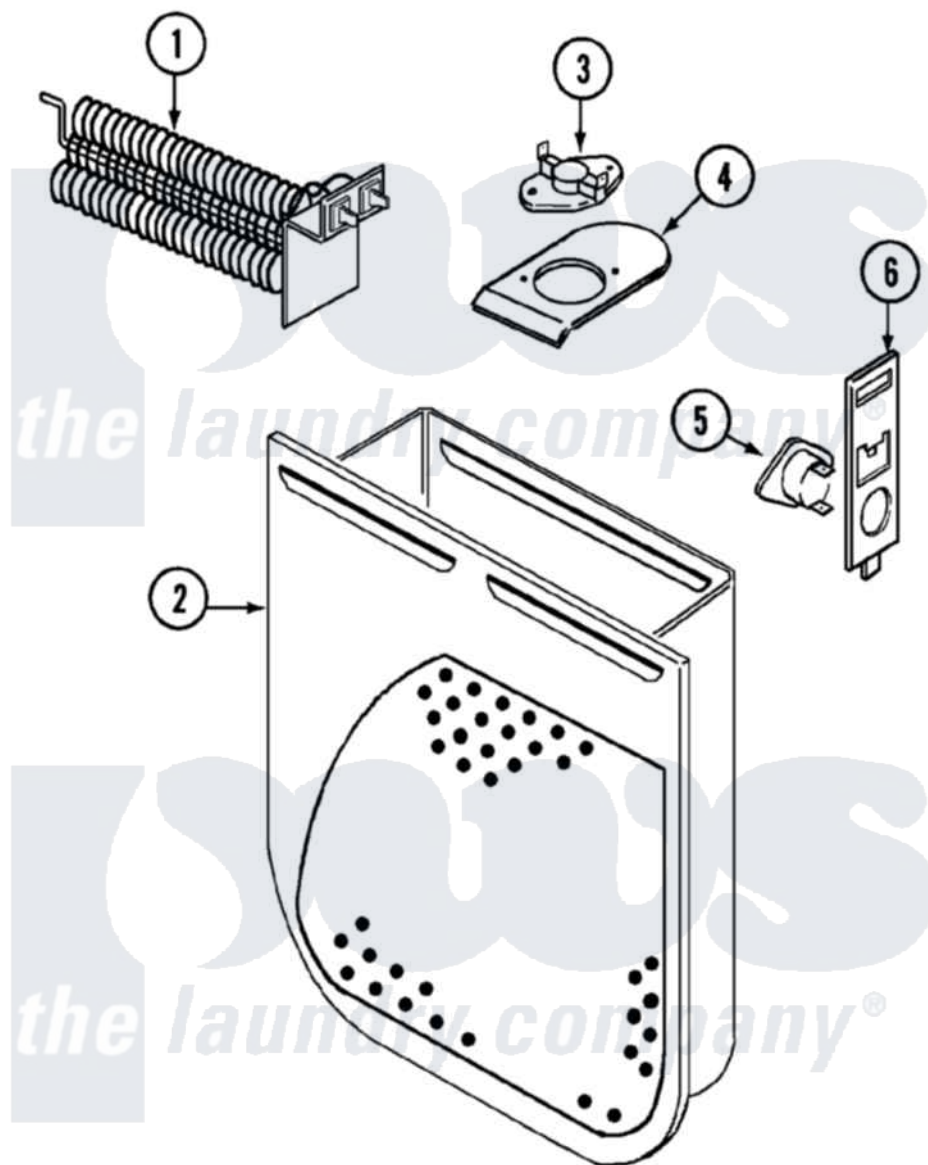

# Crosley CDE22B6MC 02 - HEATER

Crosley [Residential Crosley CDE22B6MC Dryer Parts](#) Parts Diagram 02 - HEATER  
 Click on the part number to view part

Item	Original Part Number	Replaced By	Status	Part Description
1	53-1641	<a href="#">LA-1044</a>		Element
"	<a href="#">25-7863</a>			Screw
2	<a href="#">53-1232</a>			Heater Housing Assembly
"	25-7819	<a href="#">M0217225</a>		Screw
3	<a href="#">53-0771</a>			Thermostat, Hi-Limit
"	25-3083	<a href="#">212951</a>		Screw, No.6-32 X 1/4 Inch
4	<a href="#">53-0285</a>			Bracket, Thermostat
"	25-7741	<a href="#">W10116760</a>		Screw
5	<a href="#">LA-1053</a>			Fuse Kit, Thermal
6	<a href="#">53-1181</a>			Bracket, Thermal Fuse