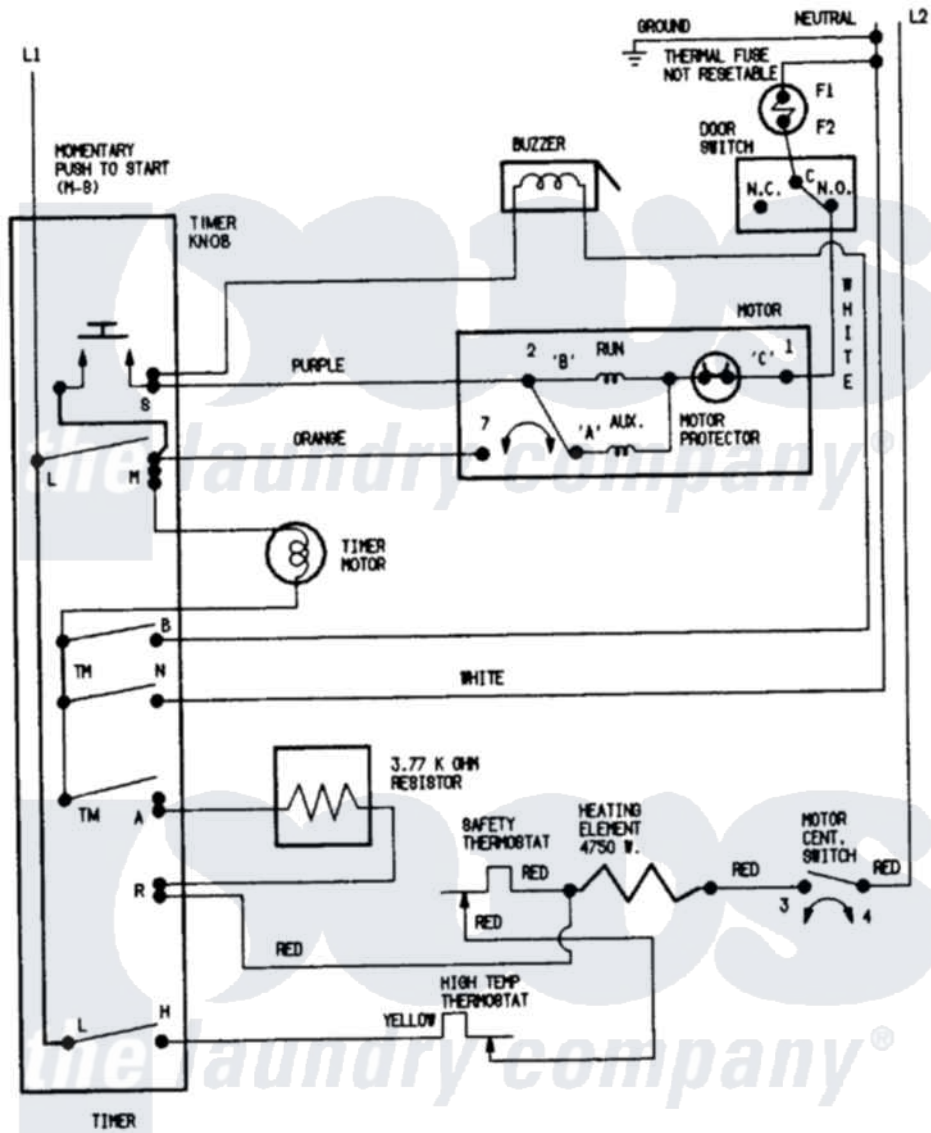

# Crosley CDE22B6MC 05 - WIRING INFORMATION

CONNECT DRYER TO 120/240 V.A.C., 60 HZ. INDIVIDUAL BRANCH CIRCUIT PROTECTED BY MAXIMUM 30 A. FUSES. ALWAYS GIVE THE SERIAL & MODEL NUMBERS WHEN WRITING ABOUT THIS DRYER OR ORDERING PARTS

Crosley [Residential Crosley CDE22B6MC Dryer Parts](#) Parts Diagram 05 - WIRING INFORMATION  
 Click on the part number to view part

| Item | Original Part Number | Replaced By | Status        | Part Description   |
|------|----------------------|-------------|---------------|--------------------|
| NI   | 15001202             |             | Not Available | WIRING INFORMATION |