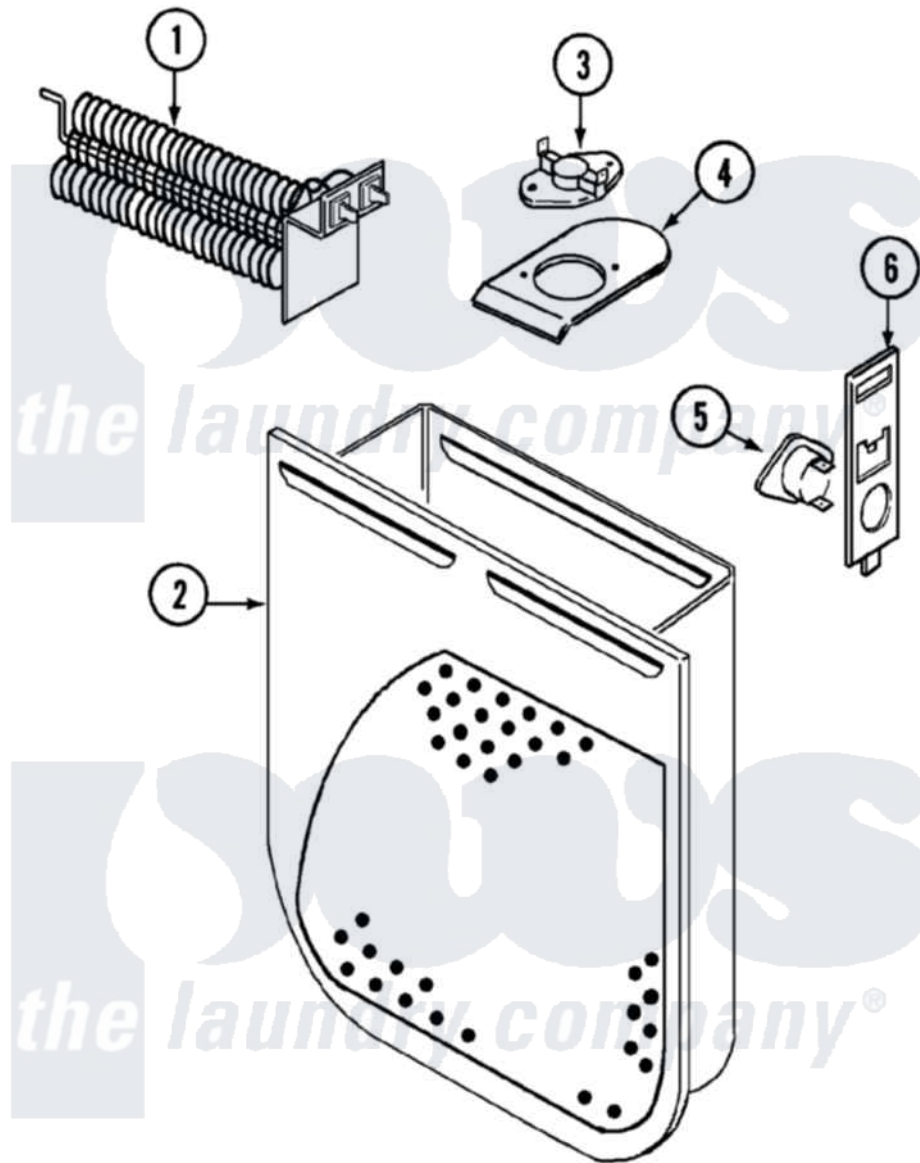

Crosley CDE22B8M 01 - HEATER

Crosley Residential Crosley CDE22B8M Dryer Parts Parts Diagram 01 - HEATER
 Click on the part number to view part

Item	Original Part Number	Replaced By	Status	Part Description
1	53-1641	LA-1044		Element
"	25-7863			Screw
2	53-1232			Heater Housing Assembly
"	25-7819	M0217225		Screw
3	53-0771			Thermostat, Hi-Limit
"	25-3083	212951		Screw, No.6-32 X 1/4 Inch
4	53-0285			Bracket, Thermostat
"	25-7741	W10116760		Screw
5	LA-1053			Fuse Kit, Thermal
6	53-1181			Bracket, Thermal Fuse