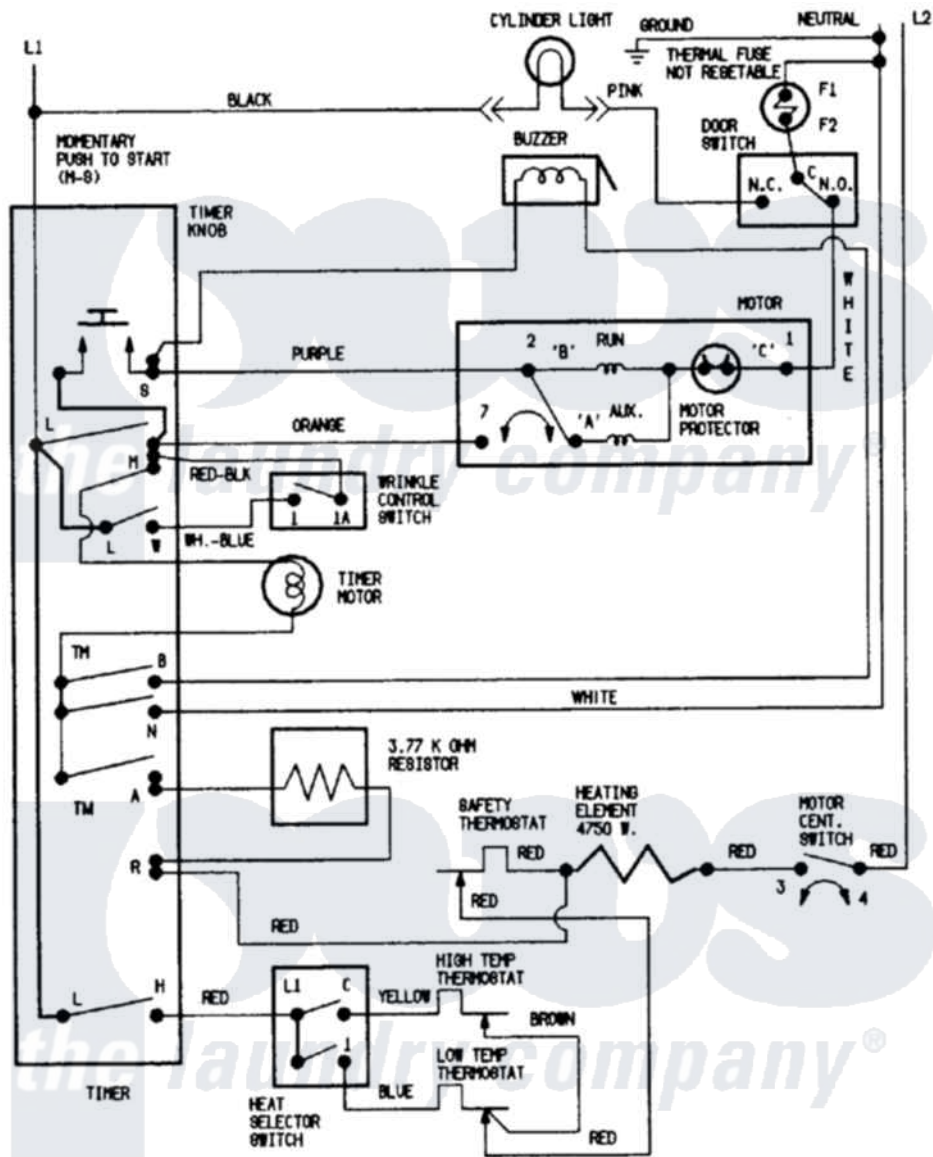

Crosley CDE22B8M 04 - WIRING INFORMATION

CONNECT DRYER TO 120/240 V.A.C., 60 HZ. INDIVIDUAL BRANCH CIRCUIT PROTECTED BY MAXIMUM 30 A. FUSES. ALWAYS GIVE THE SERIAL & MODEL NUMBERS WHEN WRITING ABOUT THIS DRYER OR ORDERING PARTS

[Crosley Residential Crosley CDE22B8M Dryer Parts](#) Parts Diagram 04 - WIRING INFORMATION
 Click on the part number to view part

Item	Original Part Number	Replaced By	Status	Part Description
NI	15002544		Not Available	WIRING INFORMATION
"	15001207		Not Available	WIRING INFORMATION