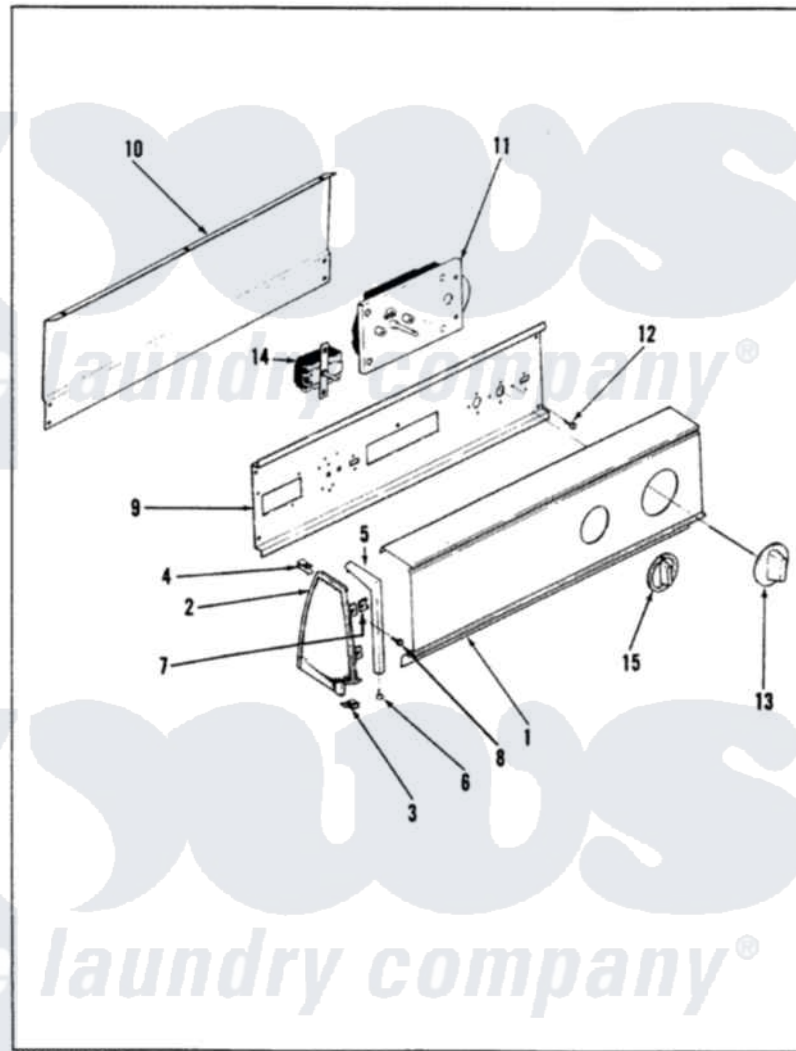

Crosley CDE26P6AK 01 - CONTROL PANEL (ORIG. REV. A-C)

CROSLEY

CDE26P6K

BACKGUARD

ISSUED 10/89

Crosley [Residential Crosley CDE26P6AK Dryer Parts](#) Parts Diagram 01 - CONTROL PANEL (ORIG. REV. A-C)

[Click on the part number to view part](#)

Item	Original Part Number	Replaced By	Status	Part Description
1	53-1287		Not Available	CONTROL PANEL
2	53-0264			RH Endcap
"	25-7649	910187		Screw
"	25-7702			Speedclip, End Cap To Control Panel
"	35-2487	21001451		Cap- End
"	35-2488	21001452		Cap- End
"	53-0265			LH Endcap
3	25-7851			Speedclip, End Cap To Top
"	25-7691		Not Available	SCREW, END CAP TO TOP
4	25-7435	33002917		Screw, No.10-16
"	25-7852			Speedclip, Rr Shld To End Cap
5	53-0277		Not Available	TRIM, END CAP (RT)
"	53-0278		Not Available	TRIM, END CAP (LT)
6	25-7760			Screw
7	25-7702			Speedclip, End Cap To Control

	25-1102		Panel
8	25-3092	90767	Screw, 8A X 3/8 HeX Washer Head Tapping
9	53-1676		Shield, Control
"	53-0365	53-1676	Shield, Control
10	53-0268	21001460	Shield, Rear
"	35-2688	21001460	Shield, Rear
11	53-1808	Not Available	TIMER
"	53-1630	Not Available	TIMER
"	63-6752	Not Available	TIMER MOTOR
"	63-6743	31001484	Resistor Assembly
12	25-0205	216412	Screw, Bracket To Timer
"	25-7435	33002917	Screw, No.10-16
13	53-0653	31001219	Knob Ski
14	25-3092	90767	Screw, 8A X 3/8 HeX Washer Head Tapping
"	53-1265	Not Available	ROTARY SWITCH
15	35-2256	21001283	Knob, Selector---Piq
NI	25-3092	90767	Screw, 8A X 3/8 HeX Washer Head Tapping
"	63-6731	53-1639	Buzzer Assembly
"	53-1634	Not Available	MANUAL, USE & CARE