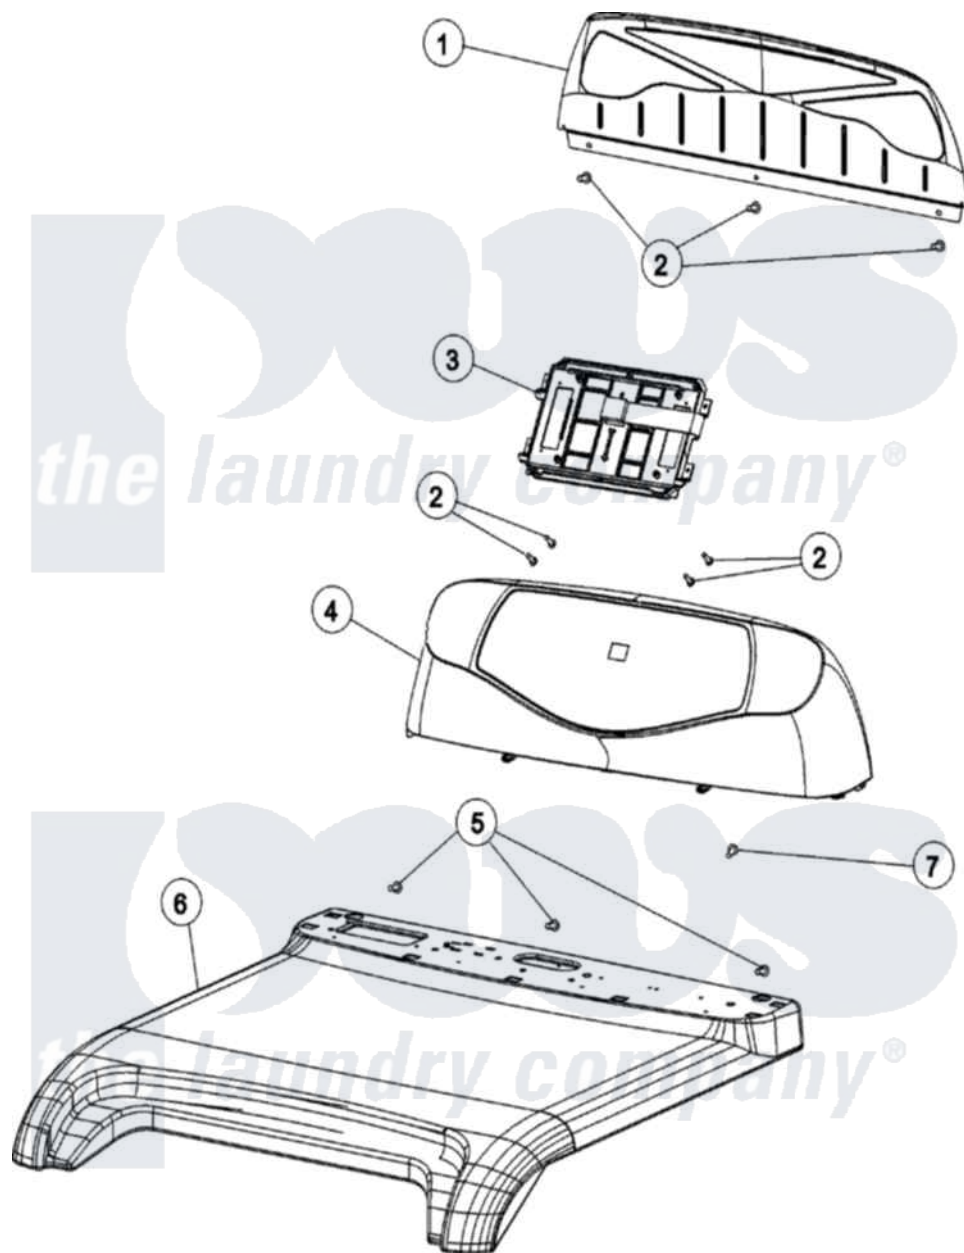

# Crosley CDE4205AYW 03 - CONTROL PANEL & TOP

Crosley [Residential Crosley CDE4205AYW Dryer Parts](#) Parts Diagram 03 - CONTROL PANEL & TOP  
 Click on the part number to view part

Item	Original Part Number	Replaced By	Status	Part Description
1	<a href="#">22003581</a>			Back, Console Panel
2	<a href="#">25001021</a>			Screw, No.8-16 Truss Head
3	33002959	<a href="#">33003028</a>		Board- Con
4	<a href="#">33003009</a>			Console As Pack
5	22002925	<a href="#">3370225</a>		Screw
6	<a href="#">33002627</a>			Cover, Top
7	22003817	<a href="#">3370225</a>		Screw